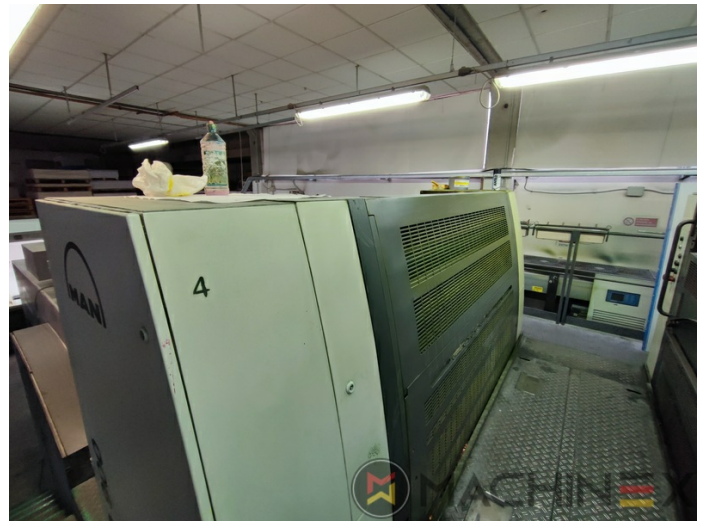

SPAIN | GERMANY | USA | ITALY | TURKEY | CHINA | BRAZIL | MEXICO | PERU

+34 682 639 187

info@machinex.com