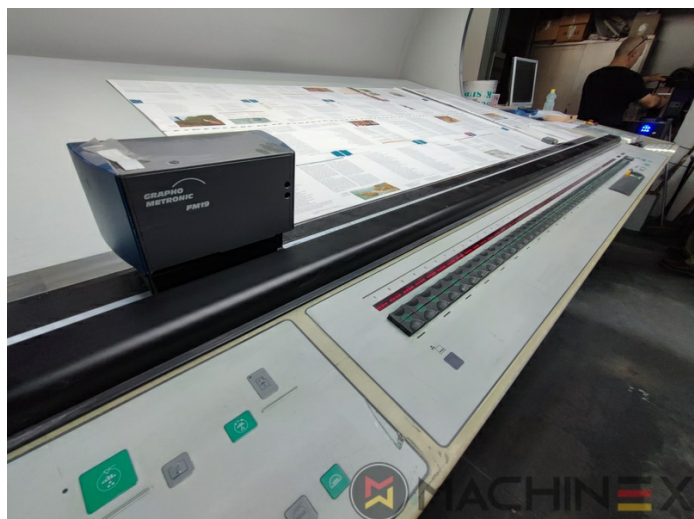

2005 | MAN ROLAND R 904 7B XXL (7B +)

+ USED PRINTING MACHINES ROK: 2005 4 COLOR

OPIS DRUKARKI

EKWIPUNEK

- Cardboard equipment
- ROLAND DELTAMATIC dampening system
- TECHNOTRANS
- Automatic blanket, roller and impression-cylinder washing device
- Automatyczne urządzenie do mycia wałków farbowych
- PPL pół-automatyczna wymiana płyt
- Make Tresu
- Grapho Metronic Ink Temperature Control
- Automatic Ink Roller, Blanket Impression Cylinder Wash
- RCI Remote Ink Control with CCI
- Grafix Cantronic 3000 powder sprayer
- Chromed cylinders
- Grapho Metronic FM19
- Automatic movement of circumferential and diagonal axial register

SZCZEGÓŁY TECHNICZNE

- Sheet Counter : 215
- Max. format : 1260 x 1620 mm
- Min. format :: 600 x 920 mm
- Print output : 13.000 sph.
- Max. print format: 1.190 x1.620 mm

SPAIN | GERMANY | USA | ITALY | TURKEY | CHINA | BRAZIL | MEXICO | PERU

+34 682 639 187

info@machinex.com

- ColorPilot
- Technotrans Beta refrigeration

SPAIN | GERMANY | USA | ITALY | TURKEY | CHINA | BRAZIL | MEXICO | PERU

+34 682 639 187

info@machinex.com

SPAIN | GERMANY | USA | ITALY | TURKEY | CHINA | BRAZIL | MEXICO | PERU