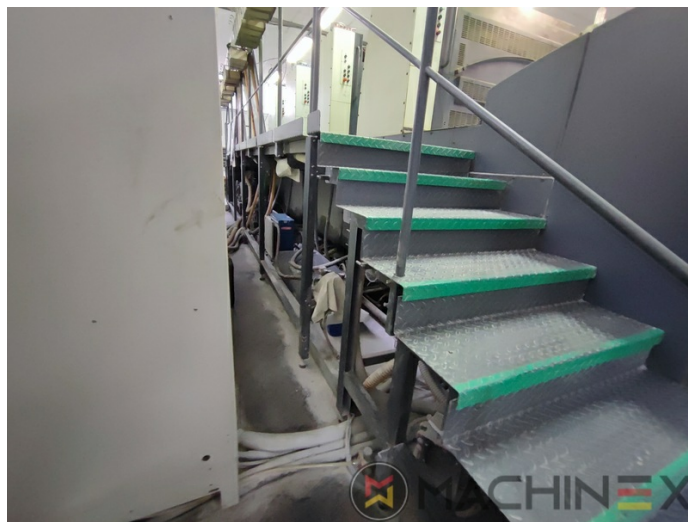

SPAIN | GERMANY | USA | ITALY | TURKEY | CHINA | BRAZIL | MEXICO | PERU

+34 682 639 187

info@machinex.com