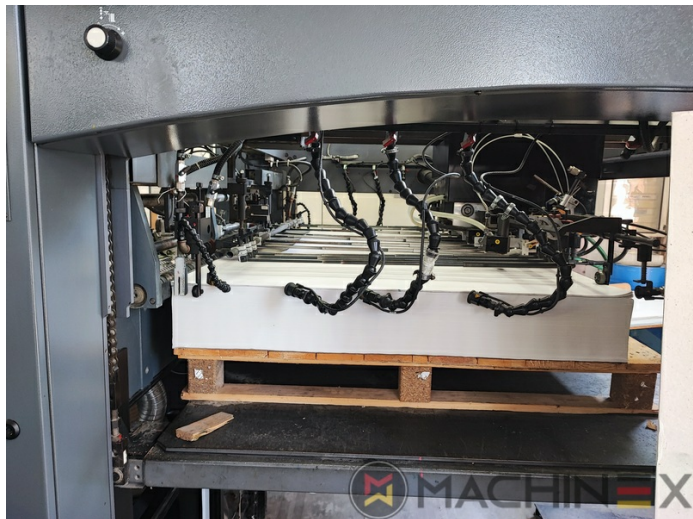

SPAIN | GERMANY | USA | ITALY | TURKEY | CHINA | BRAZIL | MEXICO | PERU

+34 682 639 187

info@machinex.com