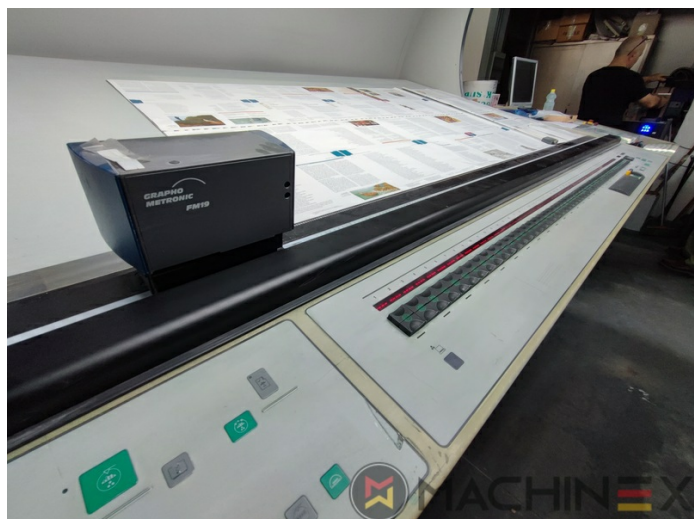

2005 | MAN ROLAND R 904 7B XXL (7B +)

+ USED PRINTING MACHINES Ⓟ ГОД: 2005 📄 4 COLOR

ОПИСАНИЕ ПРИНТЕРА

ОПИСАНИЕ

- Cardboard equipment
- ROLAND DELTAMATIC dampening system
- TECHNOTRANS
- Automatic blanket, roller and impression-cylinder washing device
- Automatic inking roller washing device
- PPL Полуавтоматическая смена тарелок
- Make Tresu
- Grapho Metronic Ink Temperature Control
- Automatic Ink Roller, Blanket Impression Cylinder Wash
- RCI Remote Ink Control with CCI
- Grafix Cantronic 3000 powder sprayer
- Chromed cylinders
- Grapho Metronic FM19
- Automatic movement of circumferential and diagonal axial register

ТЕХНИЧЕСКИЕ ПОДРОБНОСТИ

- Sheet Counter : 215
- Max. format : 1260 x 1620 mm
- Min. format :: 600 x 920 mm
- Print output : 13.000 sph.
- Max. print format: 1.190 x1.620 mm

SPAIN | GERMANY | USA | ITALY | TURKEY | CHINA | BRAZIL | MEXICO | PERU

☎ +34 682 639 187

✉ info@machinex.com

- ColorPilot
- Technotrans Beta refrigeration

SPAIN | GERMANY | USA | ITALY | TURKEY | CHINA | BRAZIL | MEXICO | PERU

+34 682 639 187

info@machinex.com

SPAIN | GERMANY | USA | ITALY | TURKEY | CHINA | BRAZIL | MEXICO | PERU