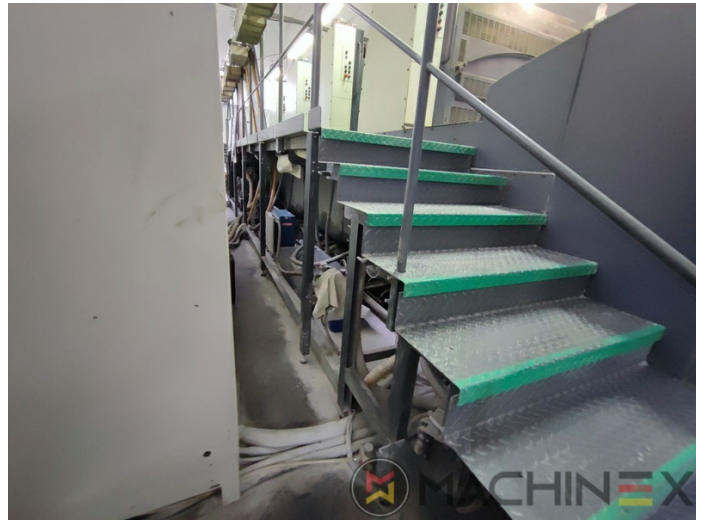

SPAIN | GERMANY | USA | ITALY | TURKEY | CHINA | BRAZIL | MEXICO | PERU

+34 682 639 187

info@machinex.com