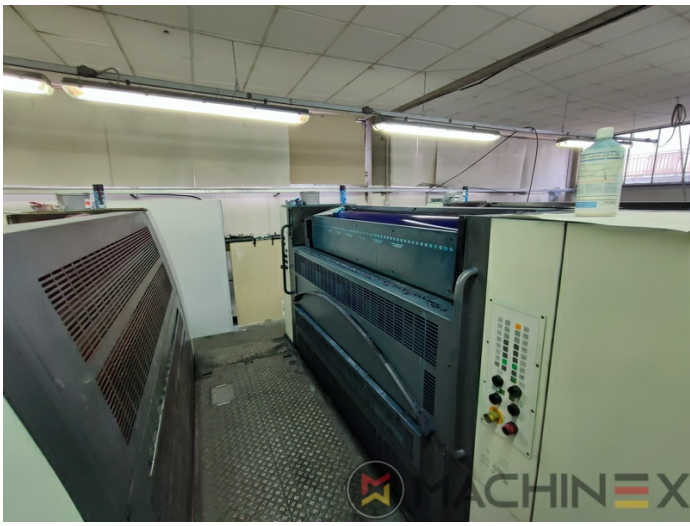

SPAIN | GERMANY | USA | ITALY | TURKEY | CHINA | BRAZIL | MEXICO | PERU

+34 682 639 187

info@machinex.com