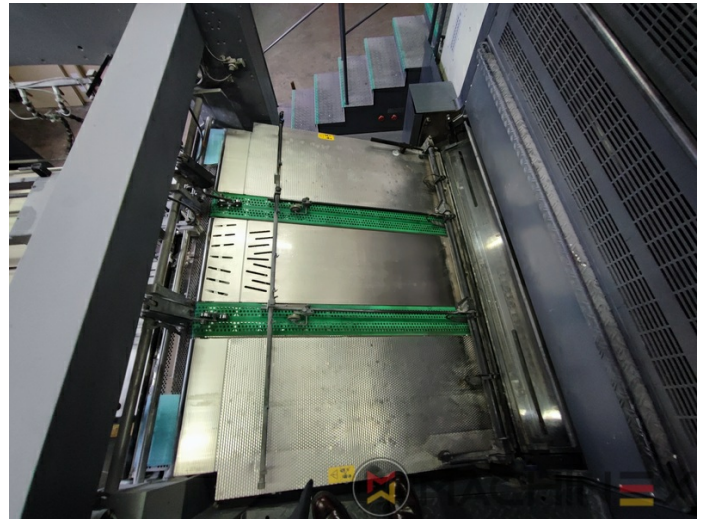

SPAIN | GERMANY | USA | ITALY | TURKEY | CHINA | BRAZIL | MEXICO | PERU

+34 682 639 187

info@machinex.com