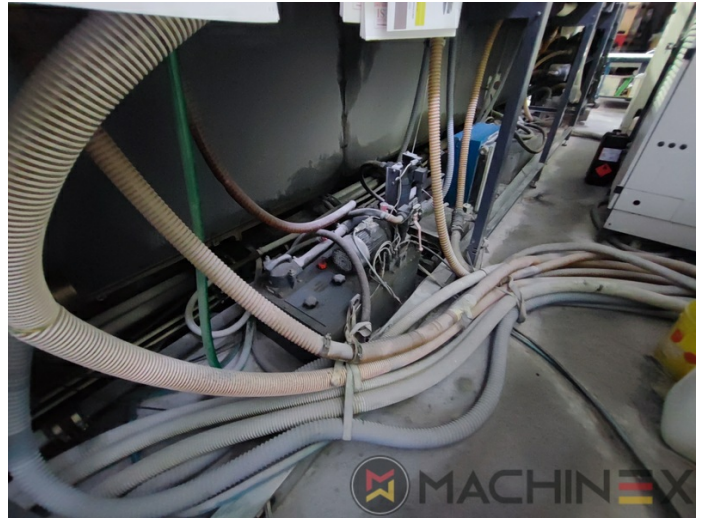

SPAIN | GERMANY | USA | ITALY | TURKEY | CHINA | BRAZIL | MEXICO | PERU

+34 682 639 187

info@machinex.com