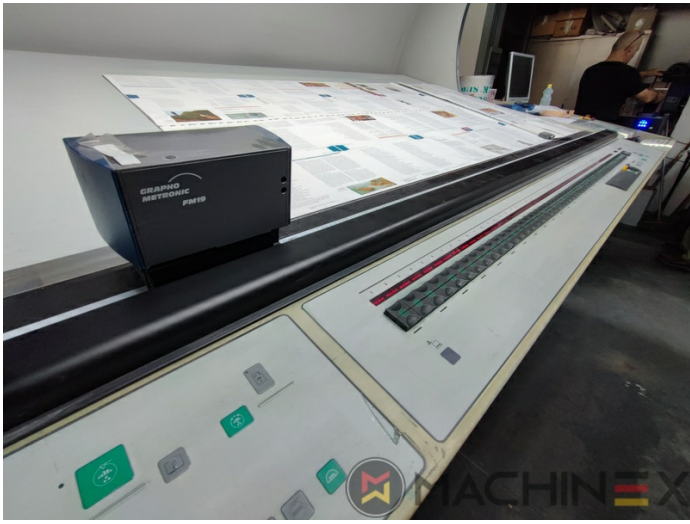

SPAIN | GERMANY | USA | ITALY | TURKEY | CHINA | BRAZIL | MEXICO | PERU

+34 682 639 187

info@machinex.com