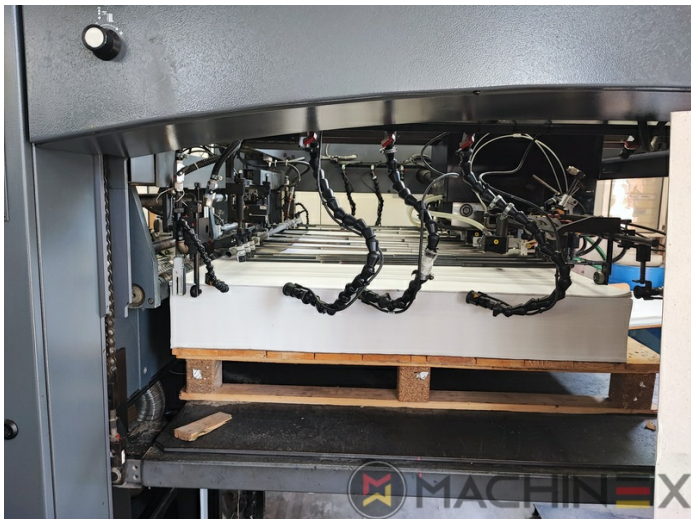

SPAIN | GERMANY | USA | ITALY | TURKEY | CHINA | BRAZIL | MEXICO | PERU

+34 682 639 187

info@machinex.com