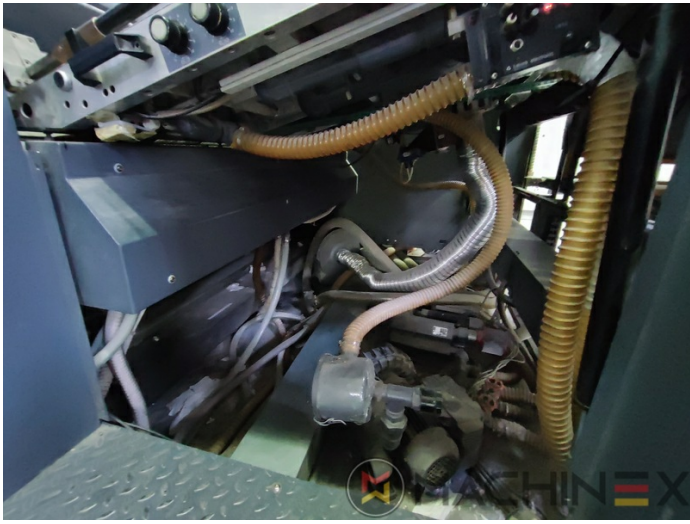

SPAIN | GERMANY | USA | ITALY | TURKEY | CHINA | BRAZIL | MEXICO | PERU

+34 682 639 187

info@machinex.com