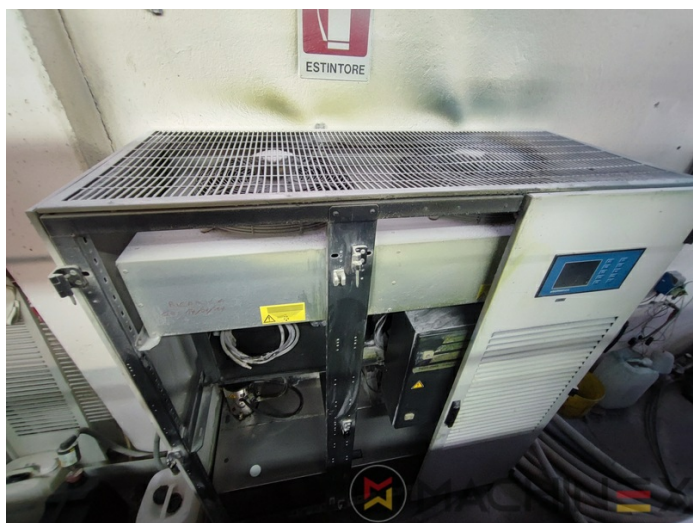

SPAIN | GERMANY | USA | ITALY | TURKEY | CHINA | BRAZIL | MEXICO | PERU

+34 682 639 187

info@machinex.com