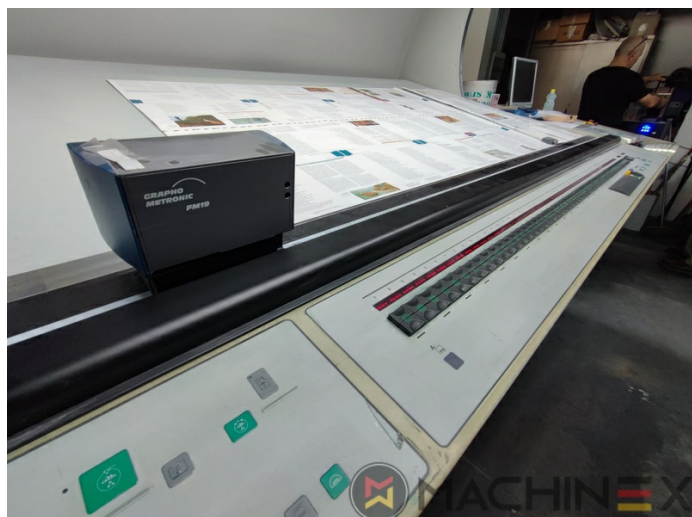

2005 | MAN ROLAND R 904 7B XXL (7B +)

+ USED PRINTING MACHINES 年: 2005 4 色

打印机说明

设备

- Cardboard equipment
- ROLAND DELTAMATIC dampening system
- TECHNOTRANS
- Automatic blanket, roller and impression-cylinder washing device
- Automatic inking roller washing device
- PPL半自动换版机
- Make Tresu
- Grapho Metronic Ink Temperature Control
- Automatic Ink Roller, Blanket Impression Cylinder Wash
- RCI Remote Ink Control with CCI
- Grafix Cantronic 3000 powder sprayer
- Chromed cylinders
- Grapho Metronic FM19
- Automatic movement of circumferential and diagonal axial register

技术 详细信息

- Sheet Counter : 215
- Max. format : 1260 x 1620 mm
- Min. format :: 600 x 920 mm
- Print output : 13.000 sph.
- Max. print format: 1.190 x1.620 mm

SPAIN | GERMANY | USA | ITALY | TURKEY | CHINA | BRAZIL | MEXICO | PERU

+34 682 639 187

info@machinex.com

- ColorPilot
- Technotrans Beta refrigeration

SPAIN | GERMANY | USA | ITALY | TURKEY | CHINA | BRAZIL | MEXICO | PERU

+34 682 639 187

info@machinex.com

SPAIN | GERMANY | USA | ITALY | TURKEY | CHINA | BRAZIL | MEXICO | PERU