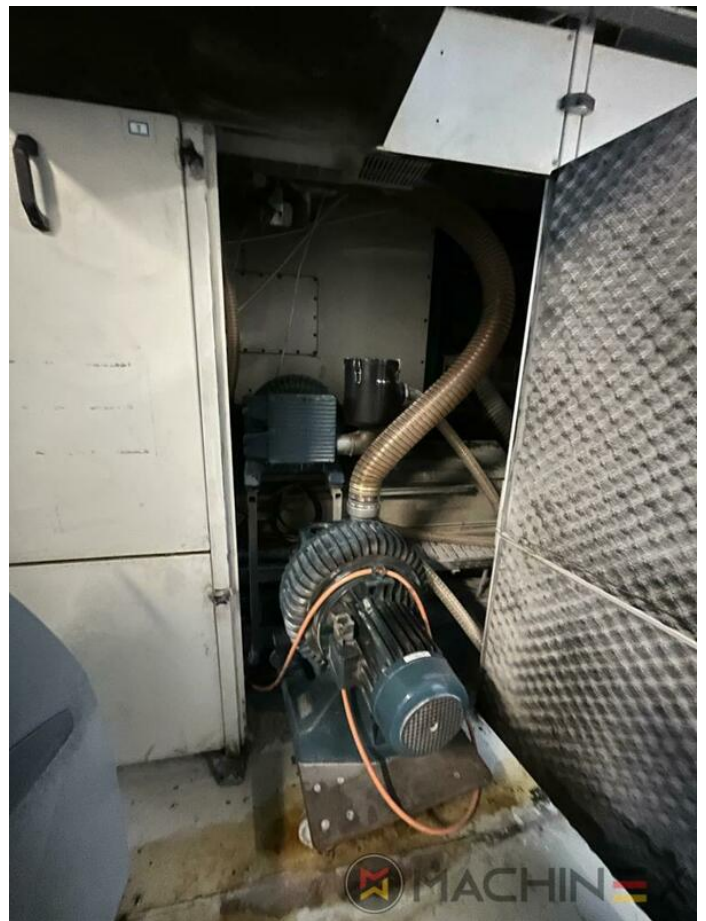

SPAIN | GERMANY | USA | ITALY | TURKEY | CHINA | BRAZIL | MEXICO | PERU

+34 682 639 187

info@machinex.com