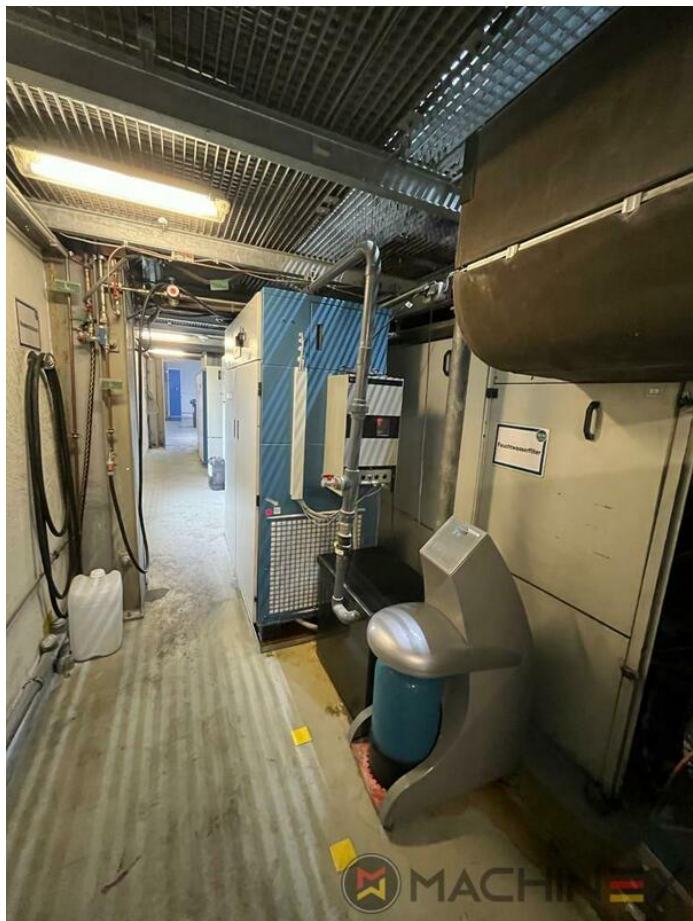

SPAIN | GERMANY | USA | ITALY | TURKEY | CHINA | BRAZIL | MEXICO | PERU

+34 682 639 187

info@machinex.com