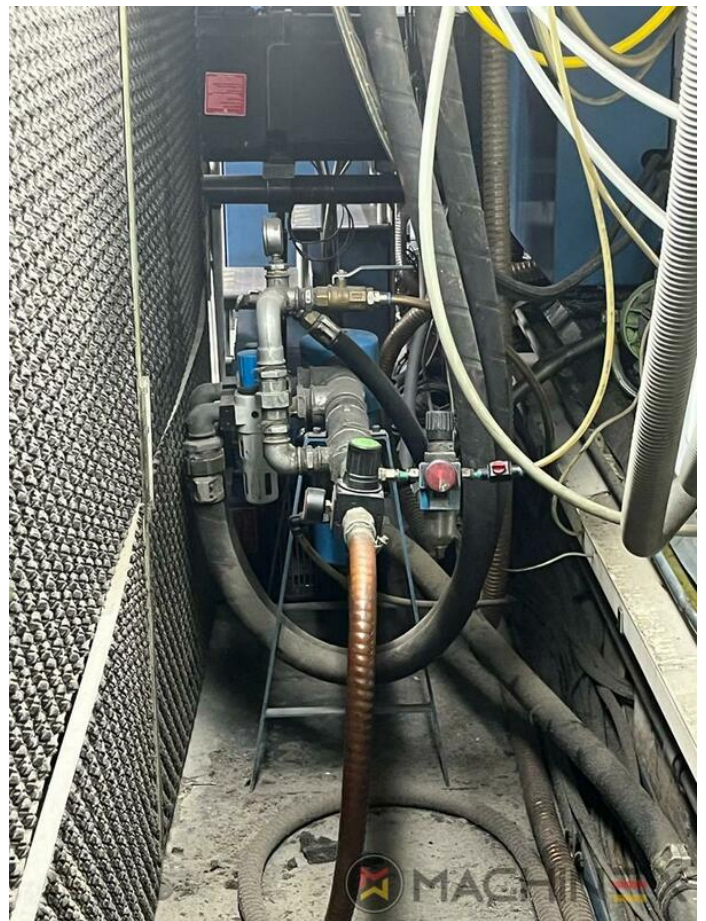

SPAIN | GERMANY | USA | ITALY | TURKEY | CHINA | BRAZIL | MEXICO | PERU

+34 682 639 187

info@machinex.com