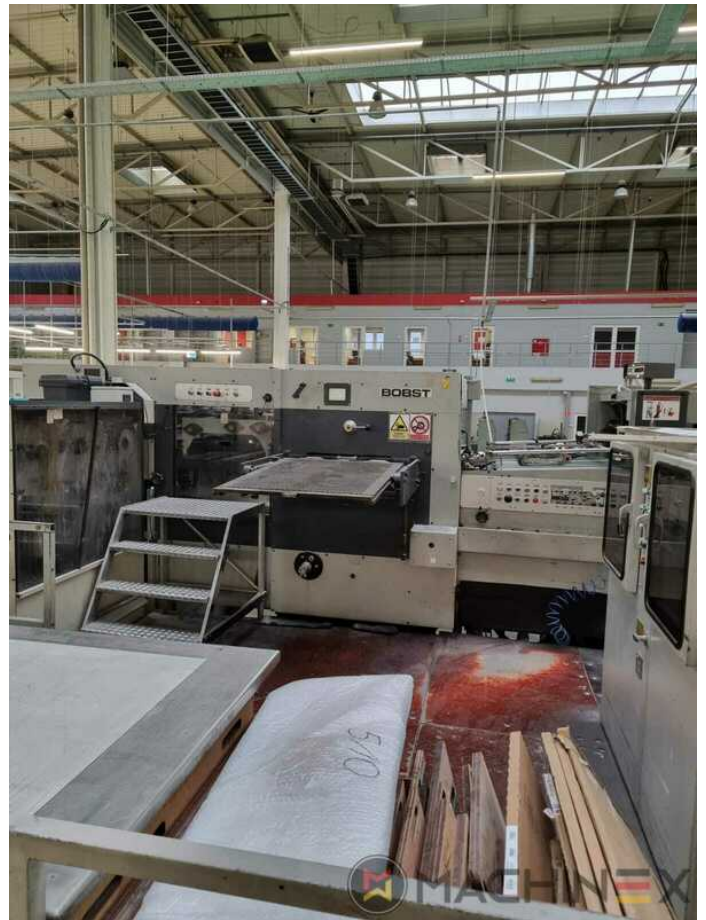

SPAIN | GERMANY | USA | ITALY | TURKEY | CHINA | BRAZIL | MEXICO | PERU

+34 682 639 187

info@machinex.com