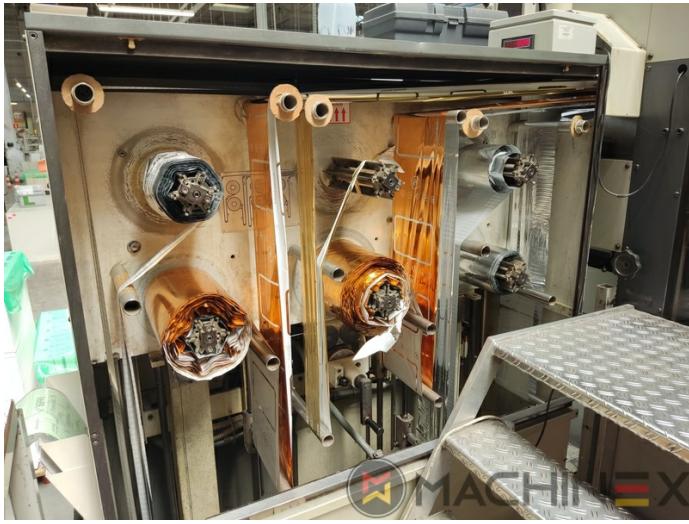

SPAIN | GERMANY | USA | ITALY | TURKEY | CHINA | BRAZIL | MEXICO | PERU

+34 682 639 187

info@machinex.com

MACHINEX