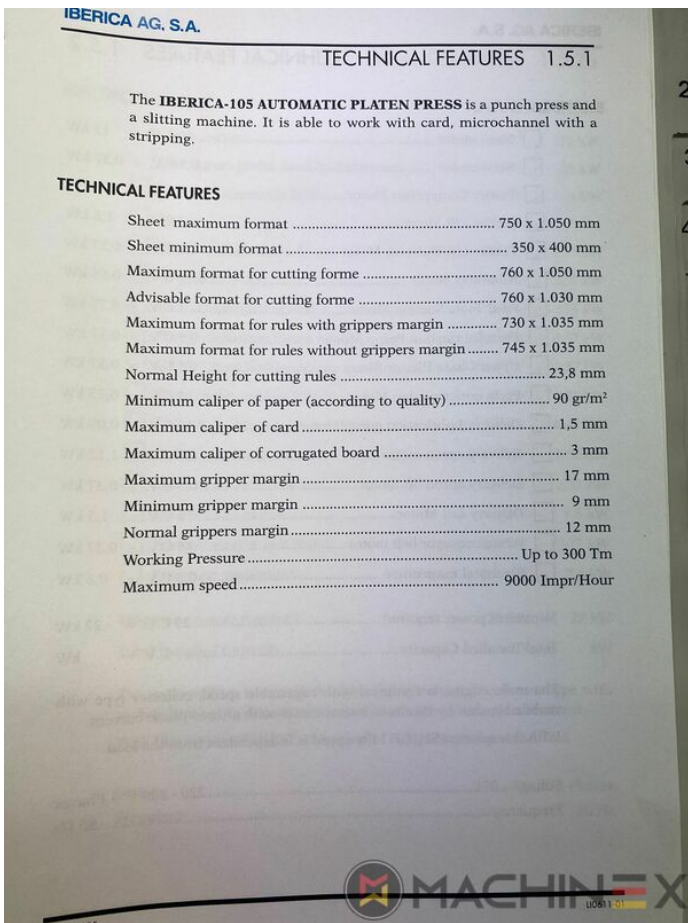

info@machinex.com

SPAIN | GERMANY | USA | ITALY | TURKEY | CHINA | BRAZIL | MEXICO | PERU

+34 682 639 187

info@machinex.com

SPAIN | GERMANY | USA | ITALY | TURKEY | CHINA | BRAZIL | MEXICO | PERU

+34 682 639 187