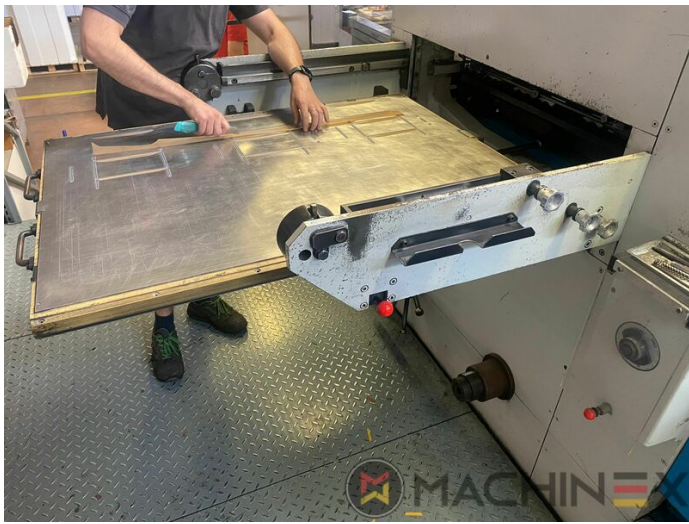

SPAIN | GERMANY | USA | ITALY | TURKEY | CHINA | BRAZIL | MEXICO | PERU

+34 682 639 187

info@machinex.com