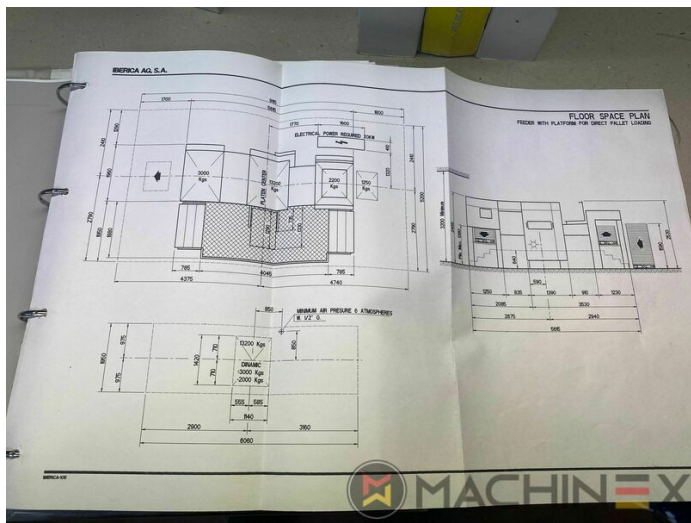

SPAIN | GERMANY | USA | ITALY | TURKEY | CHINA | BRAZIL | MEXICO | PERU

+34 682 639 187

info@machinex.com