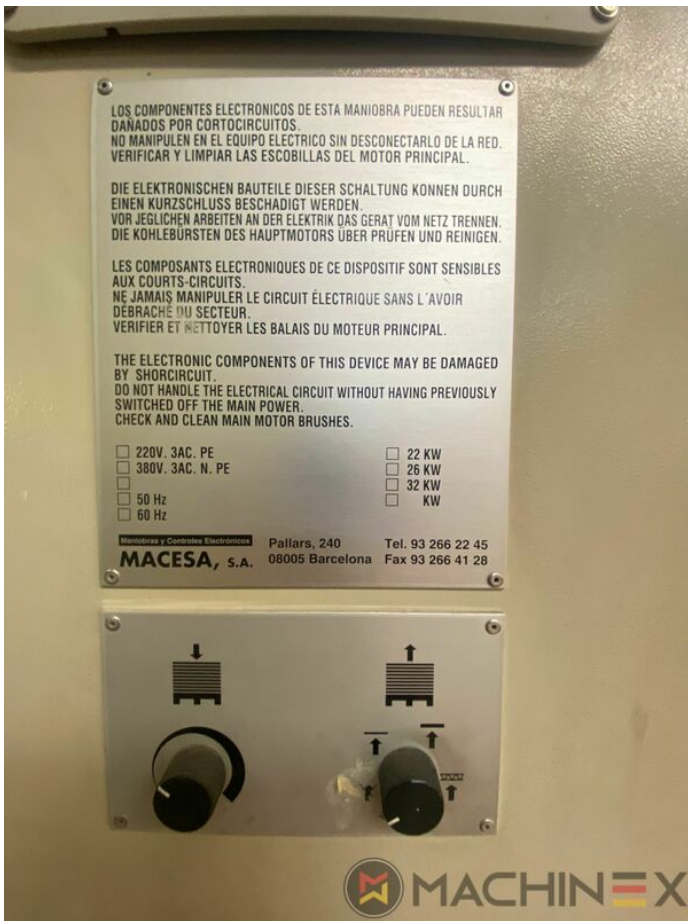

SPAIN | GERMANY | USA | ITALY | TURKEY | CHINA | BRAZIL | MEXICO | PERU

+34 682 639 187

info@machinex.com