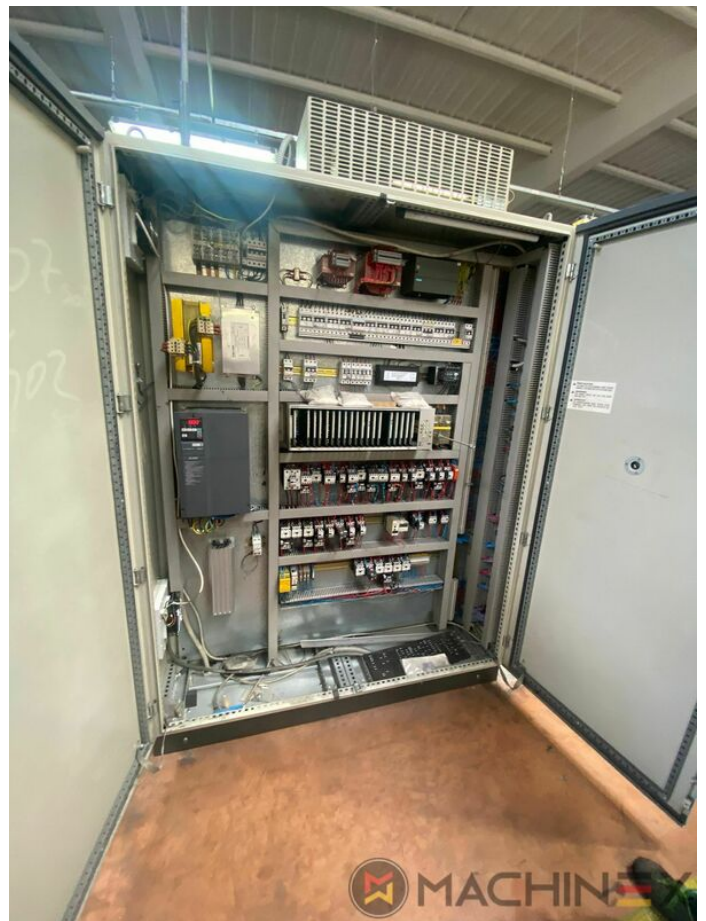

SPAIN | GERMANY | USA | ITALY | TURKEY | CHINA | BRAZIL | MEXICO | PERU

+34 682 639 187

info@machinex.com