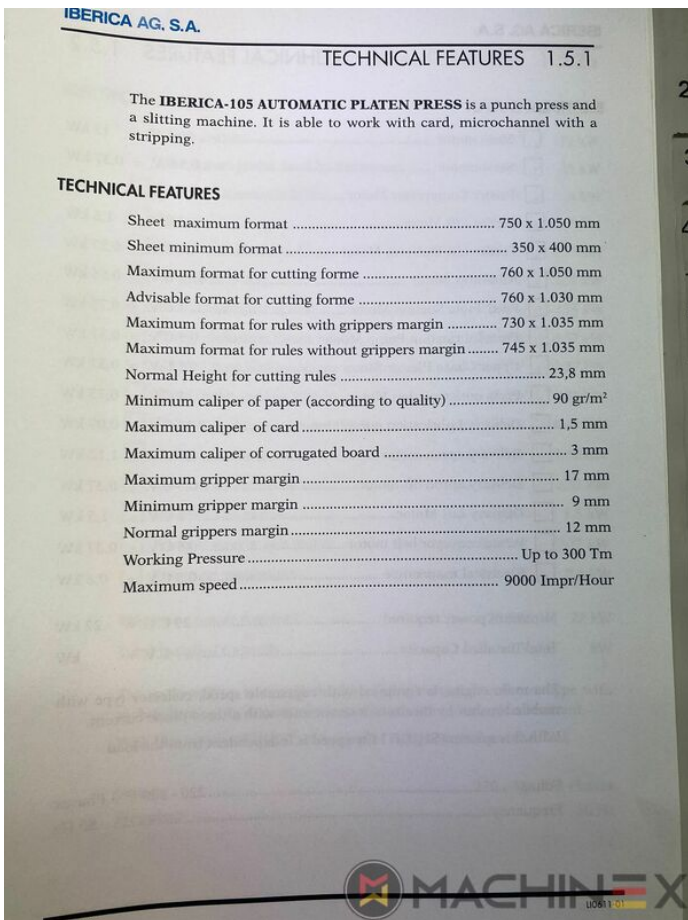

+34 682 639 187

info@machinex.com

 **MACHINEX**

SPAIN | GERMANY | USA | ITALY | TURKEY | CHINA | BRAZIL | MEXICO | PERU

+34 682 639 187

info@machinex.com

SPAIN | GERMANY | USA | ITALY | TURKEY | CHINA | BRAZIL | MEXICO | PERU