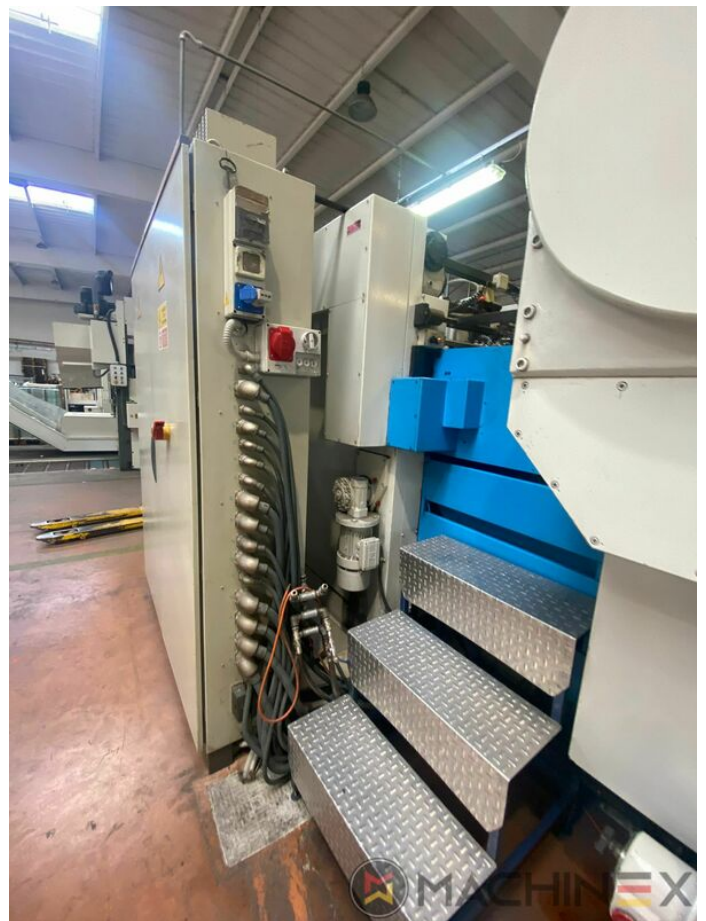

SPAIN | GERMANY | USA | ITALY | TURKEY | CHINA | BRAZIL | MEXICO | PERU

+34 682 639 187

info@machinex.com

MACHINEX