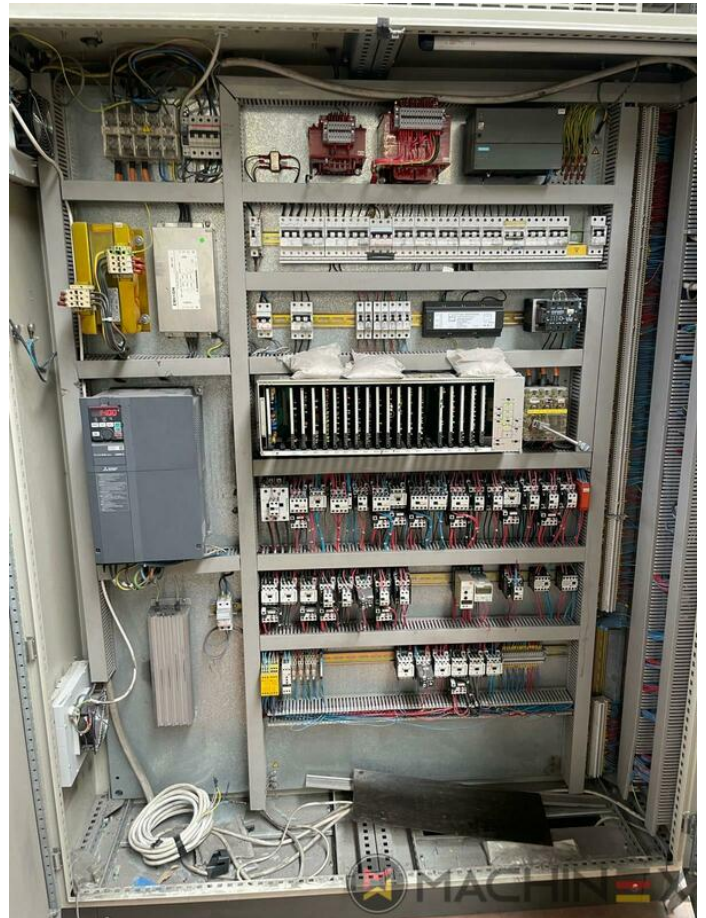

SPAIN | GERMANY | USA | ITALY | TURKEY | CHINA | BRAZIL | MEXICO | PERU

+34 682 639 187

info@machinex.com