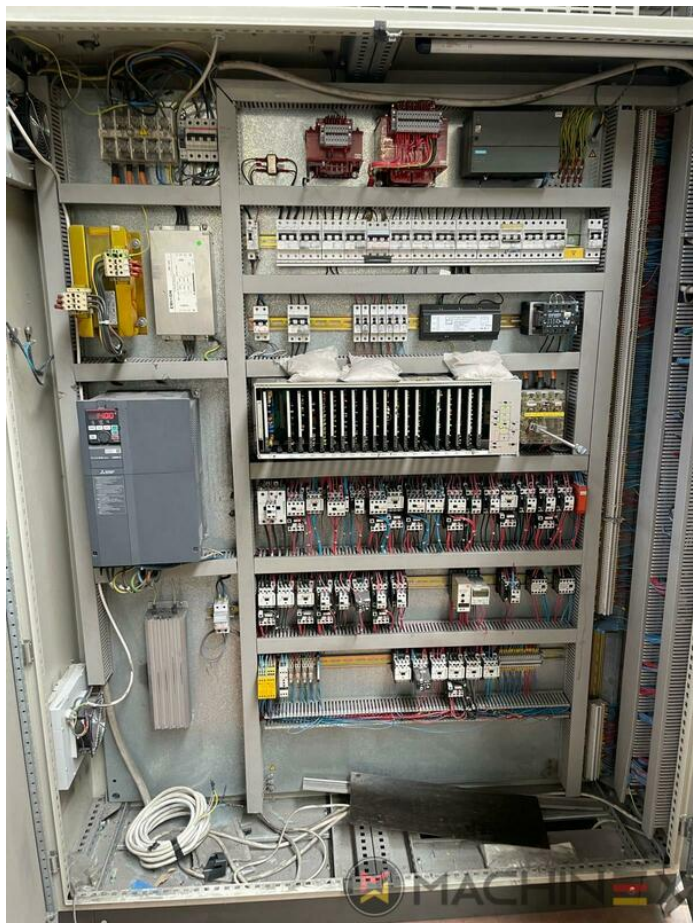

SPAIN | GERMANY | USA | ITALY | TURKEY | CHINA | BRAZIL | MEXICO | PERU

+34 682 639 187

info@machinex.com