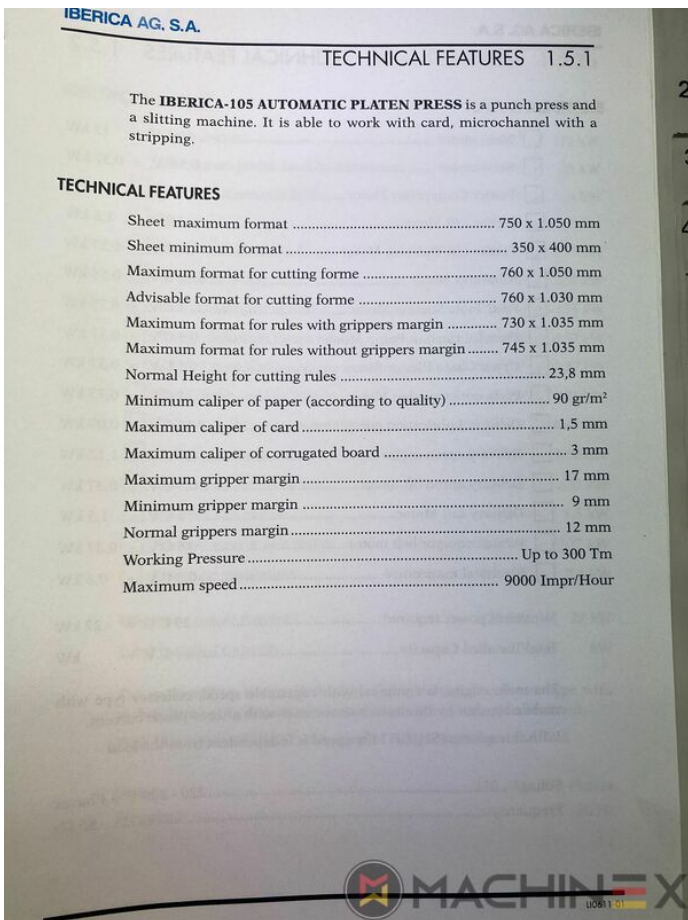

SPAIN | GERMANY | USA | ITALY | TURKEY | CHINA | BRAZIL | MEXICO | PERU

+34 682 639 187

info@machinex.com