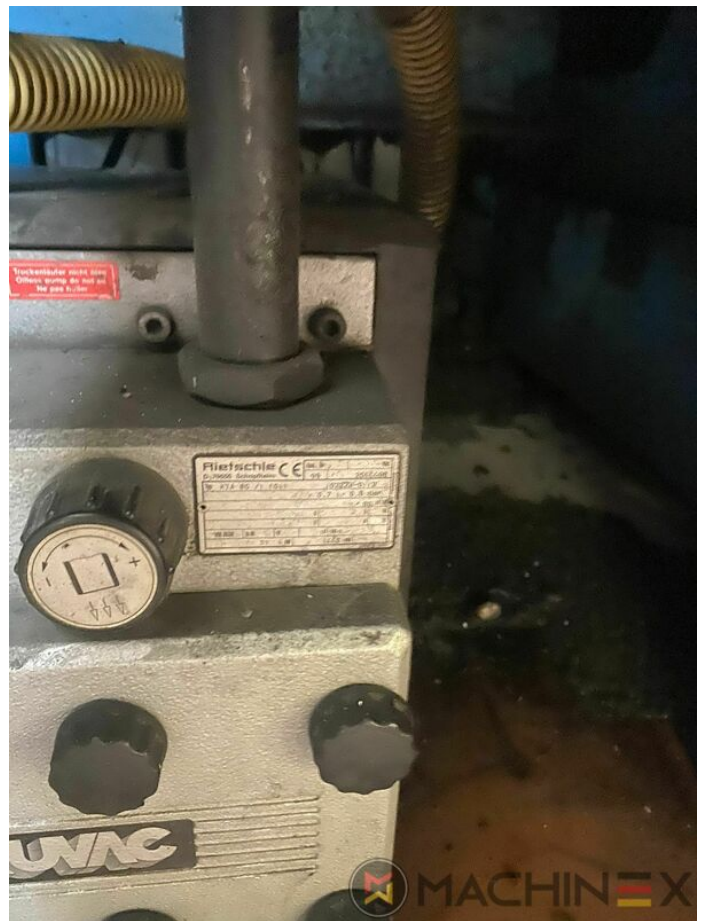

SPAIN | GERMANY | USA | ITALY | TURKEY | CHINA | BRAZIL | MEXICO | PERU

+34 682 639 187

info@machinex.com

MACHINEX