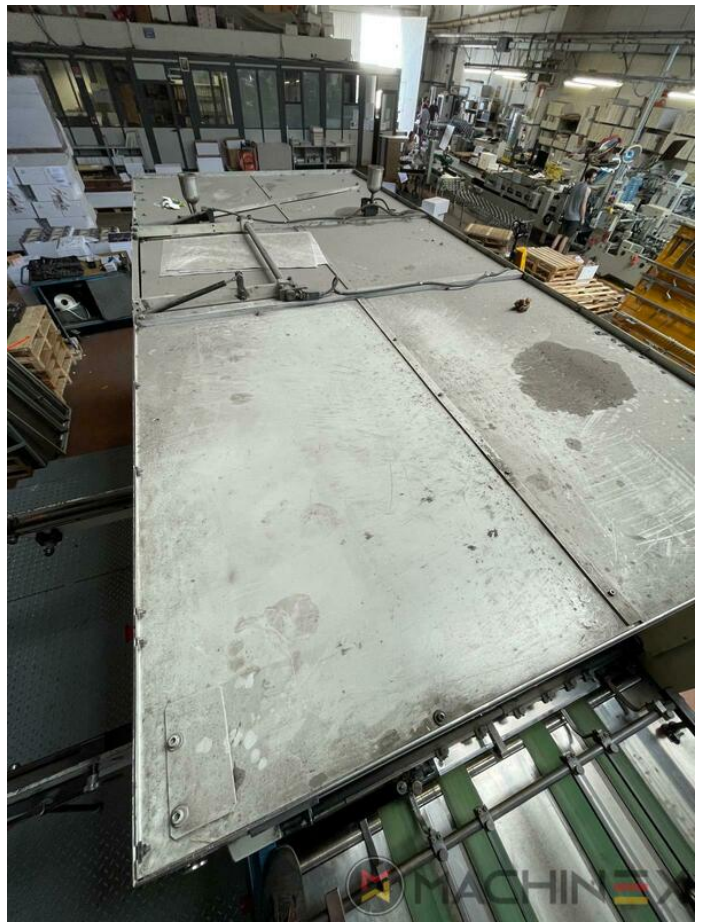

SPAIN | GERMANY | USA | ITALY | TURKEY | CHINA | BRAZIL | MEXICO | PERU

+34 682 639 187

info@machinex.com