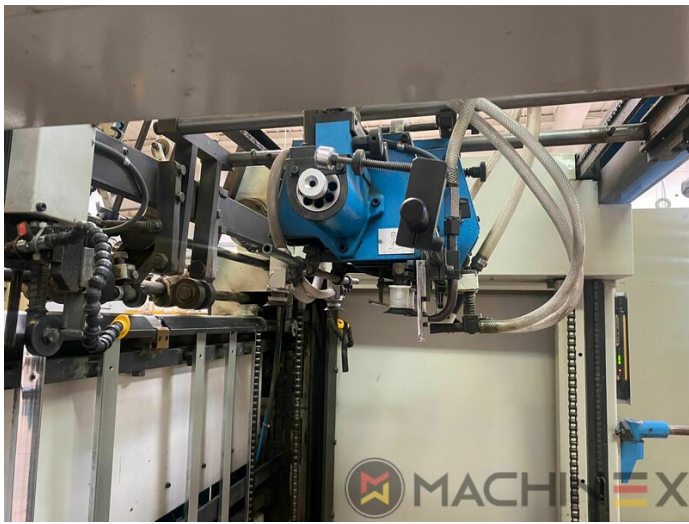

SPAIN | GERMANY | USA | ITALY | TURKEY | CHINA | BRAZIL | MEXICO | PERU

+34 682 639 187

info@machinex.com