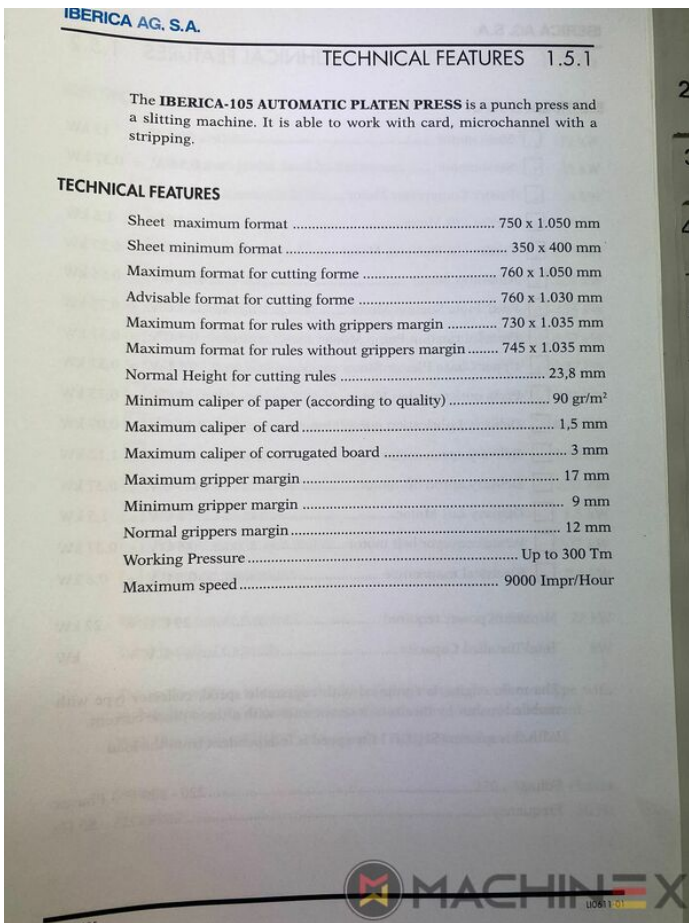

SPAIN | GERMANY | USA | ITALY | TURKEY | CHINA | BRAZIL | MEXICO | PERU

+34 682 639 187

info@machinex.com