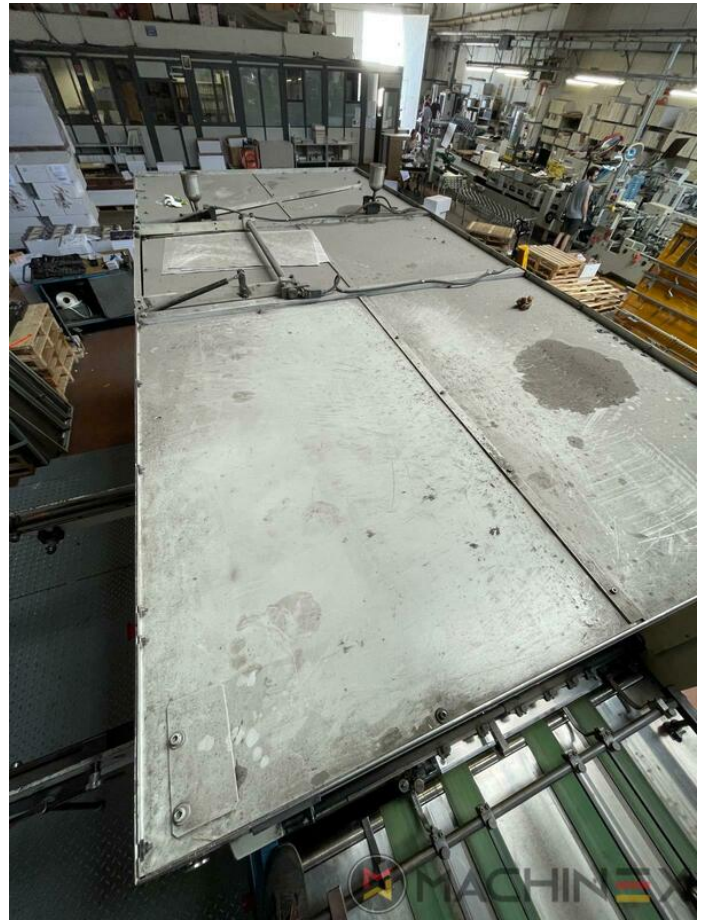

SPAIN | GERMANY | USA | ITALY | TURKEY | CHINA | BRAZIL | MEXICO | PERU

+34 682 639 187

info@machinex.com