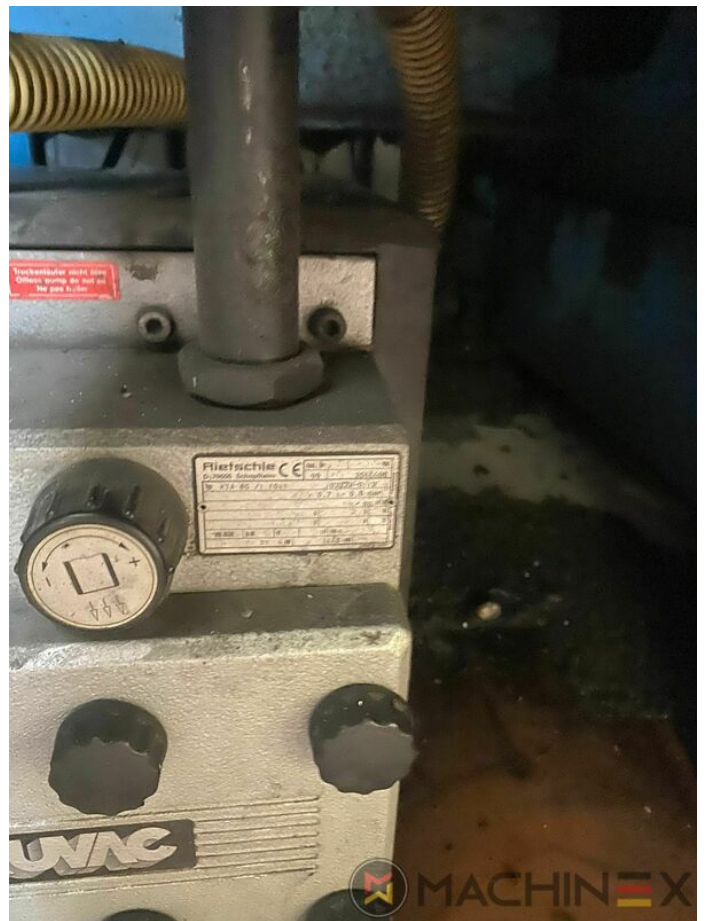

SPAIN | GERMANY | USA | ITALY | TURKEY | CHINA | BRAZIL | MEXICO | PERU

+34 682 639 187

info@machinex.com