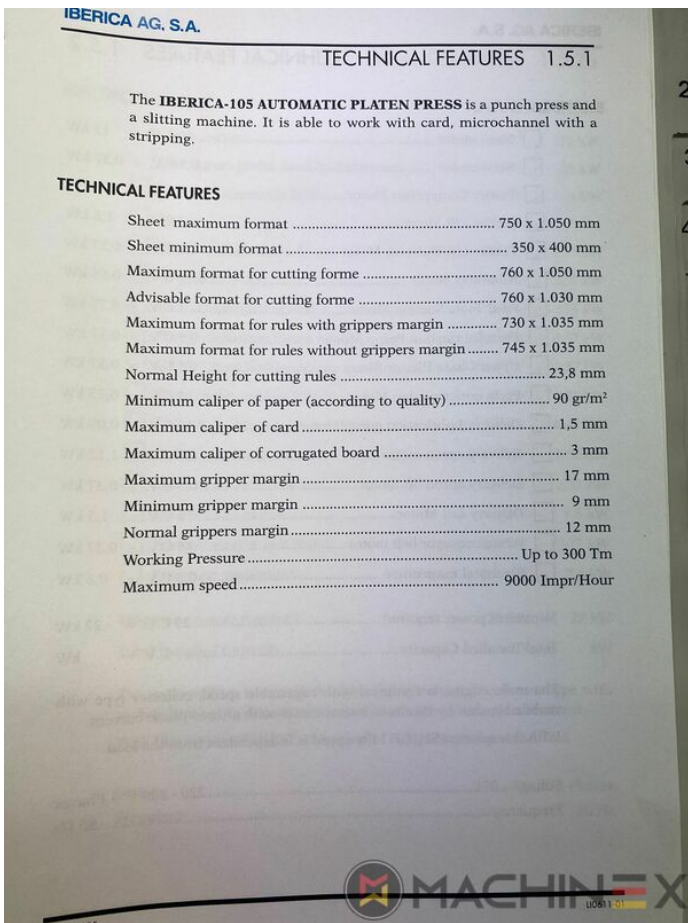

SPAIN | GERMANY | USA | ITALY | TURKEY | CHINA | BRAZIL | MEXICO | PERU

+34 682 639 187

info@machinex.com