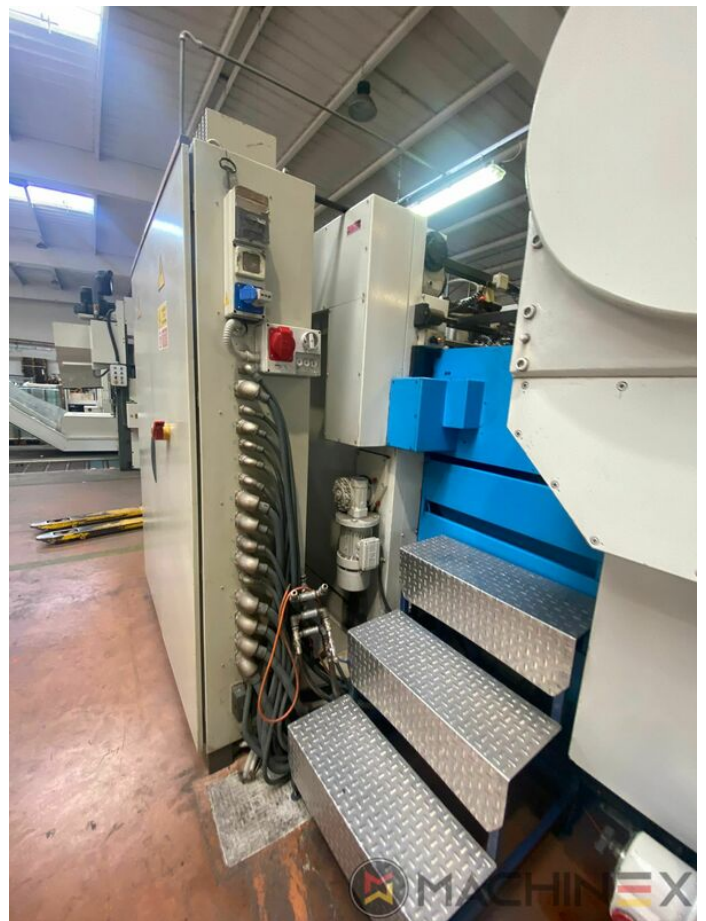

SPAIN | GERMANY | USA | ITALY | TURKEY | CHINA | BRAZIL | MEXICO | PERU

+34 682 639 187

info@machinex.com