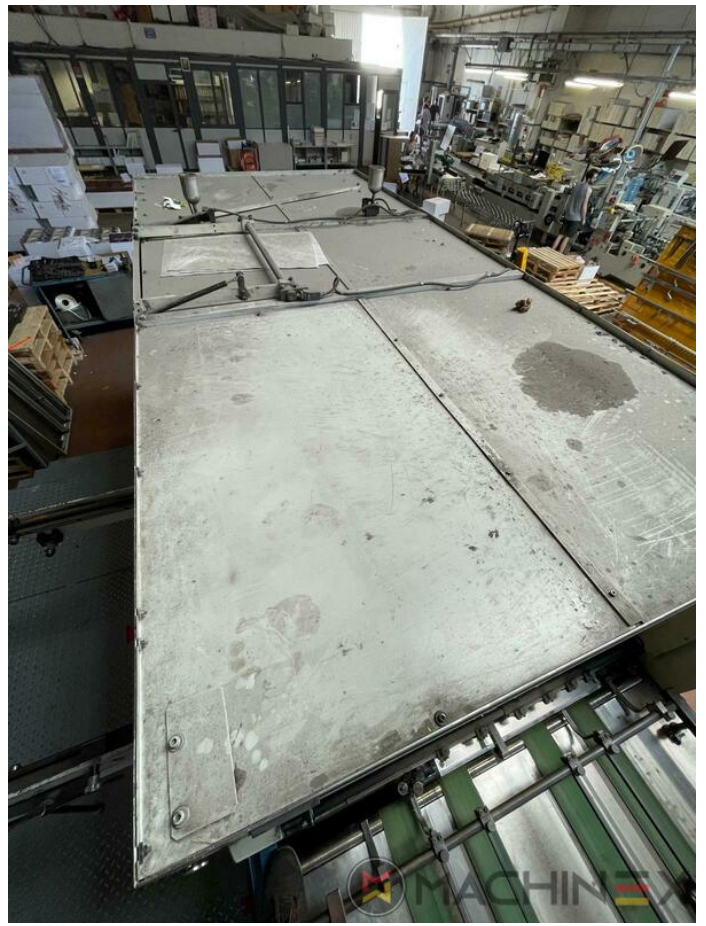

SPAIN | GERMANY | USA | ITALY | TURKEY | CHINA | BRAZIL | MEXICO | PERU

+34 682 639 187

info@machinex.com