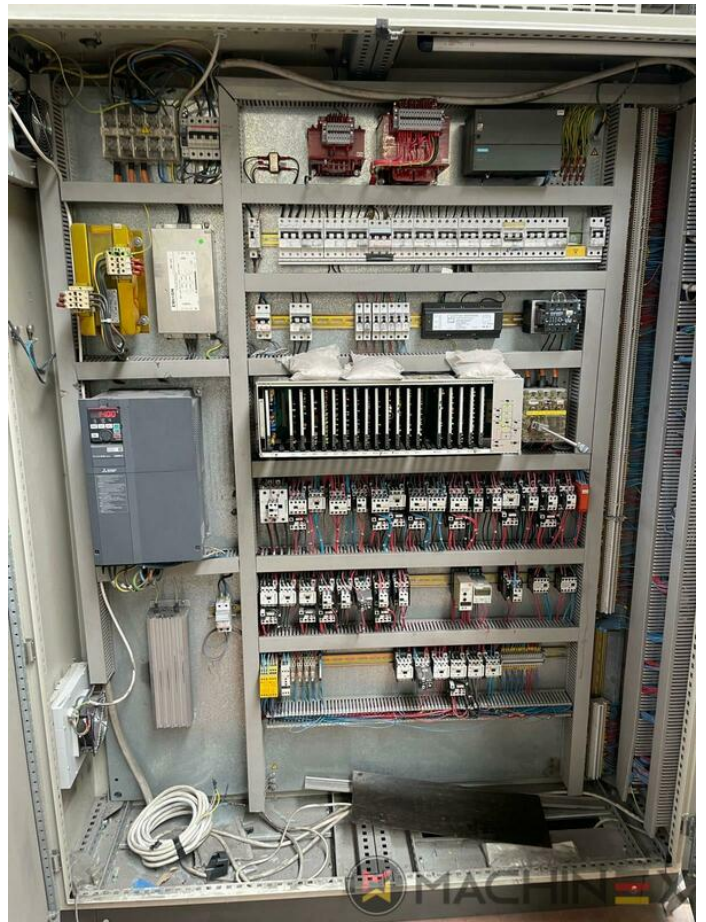

SPAIN | GERMANY | USA | ITALY | TURKEY | CHINA | BRAZIL | MEXICO | PERU

+34 682 639 187

info@machinex.com