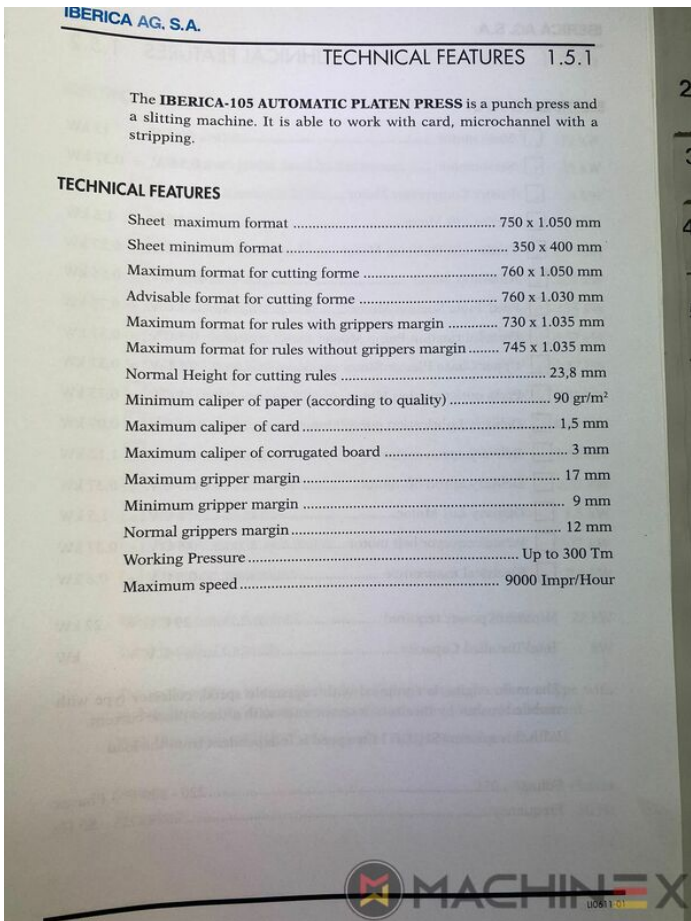

SPAIN | GERMANY | USA | ITALY | TURKEY | CHINA | BRAZIL | MEXICO | PERU

+34 682 639 187

info@machinex.com