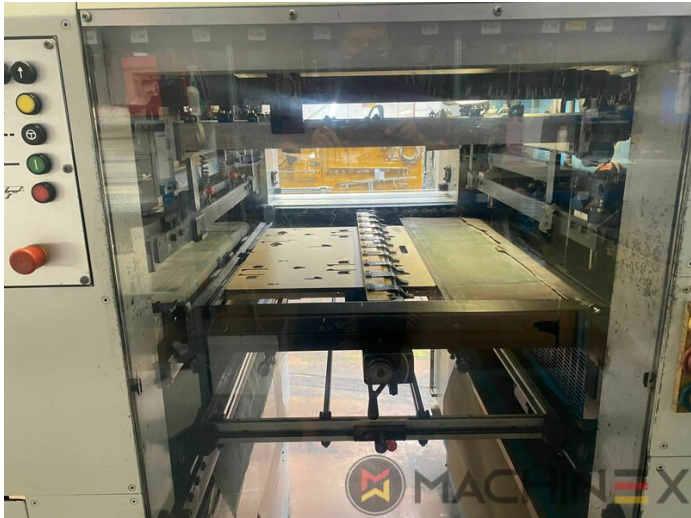

SPAIN | GERMANY | USA | ITALY | TURKEY | CHINA | BRAZIL | MEXICO | PERU

+34 682 639 187

info@machinex.com