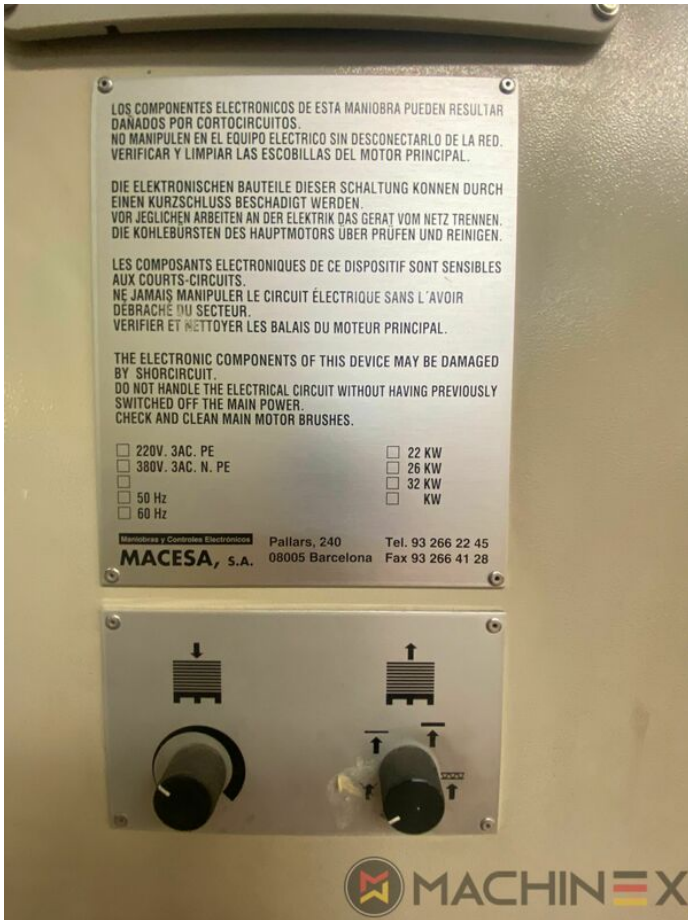

SPAIN | GERMANY | USA | ITALY | TURKEY | CHINA | BRAZIL | MEXICO | PERU

+34 682 639 187

info@machinex.com