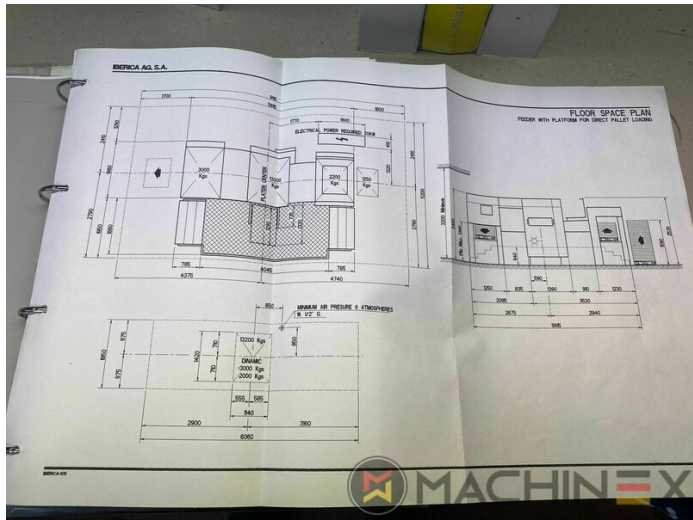

SPAIN | GERMANY | USA | ITALY | TURKEY | CHINA | BRAZIL | MEXICO | PERU

+34 682 639 187

info@machinex.com