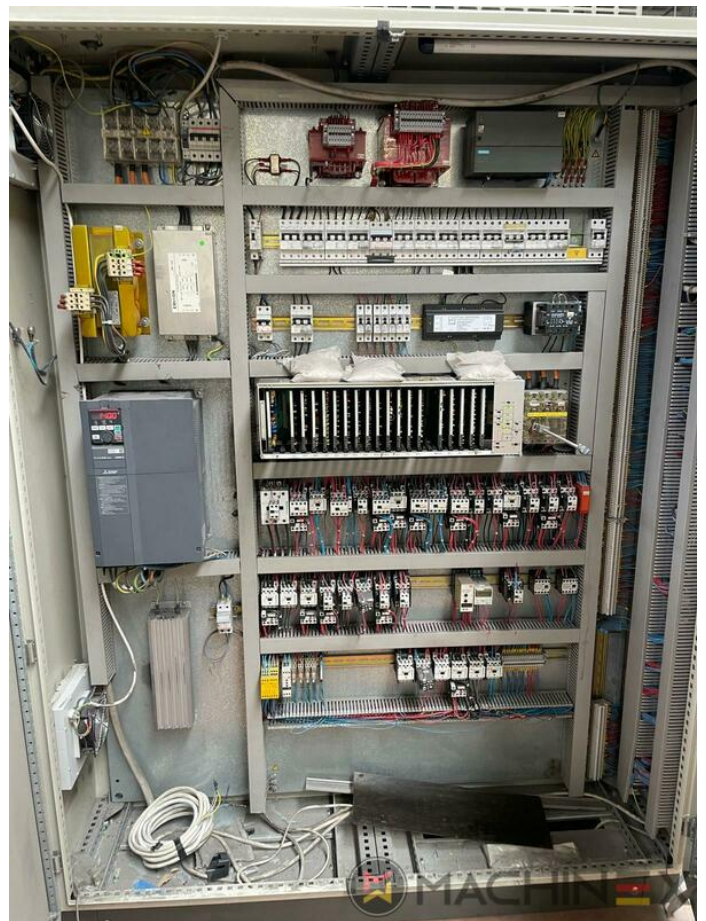

SPAIN | GERMANY | USA | ITALY | TURKEY | CHINA | BRAZIL | MEXICO | PERU

+34 682 639 187

info@machinex.com

MACHINEX