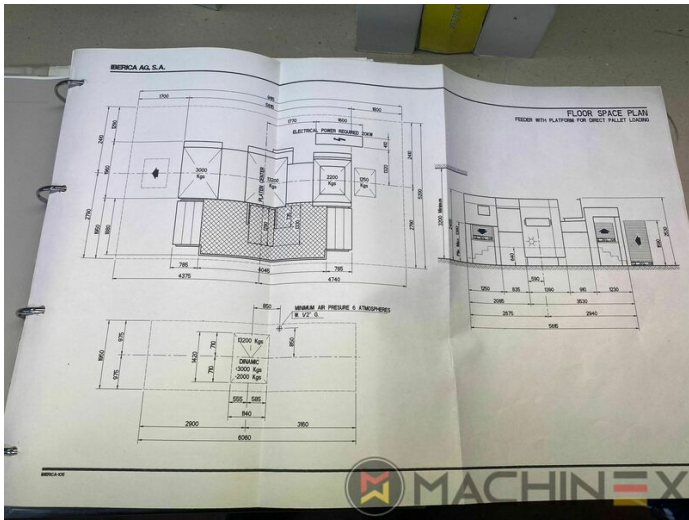

SPAIN | GERMANY | USA | ITALY | TURKEY | CHINA | BRAZIL | MEXICO | PERU

+34 682 639 187

info@machinex.com