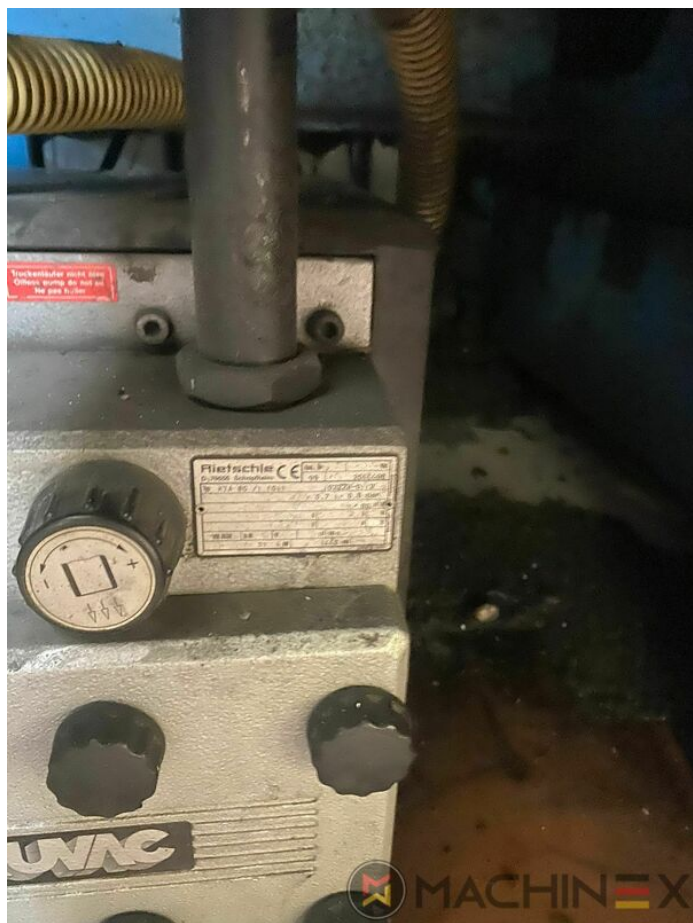

SPAIN | GERMANY | USA | ITALY | TURKEY | CHINA | BRAZIL | MEXICO | PERU

+34 682 639 187

info@machinex.com

MACHINEX