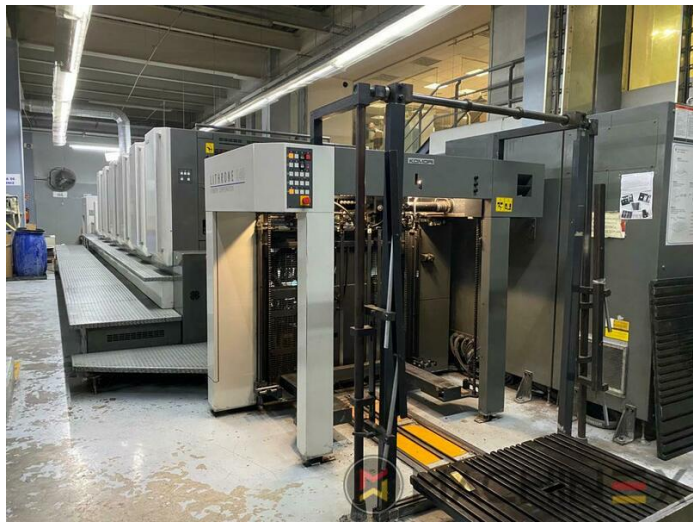

2008 | KOMORI LS 640 C

+ USED PRINTING MACHINES 2008 : שנה 6 COLOR + COATER

תיאור המדפסת

ציוד

- Intercommunication system between infeed and delivery
- High Pile delivery
- Electromechanical double sheet control
- Komorimatic dampening system
- PQC-S - Print Quality Control
- Straight machine printing
- APC fully automatic plate change
- Komori PCC for CIP 3 connection
- Chambered doctor blades
- Infrared + Hot air dryer
- Komori PCC software for CIP3 connection and transmission to the control center
- Komori AMR fully automatic „ One Touch "job change system
- Interphone in feeder and delivery
- Automatic Impression cylinder Cleaners (AICC)
- Automatic blanket Washers (ABW)

- Komori Extended delivery
- Technotrans Beta refrigeration

SPAIN | GERMANY | USA | ITALY | TURKEY | CHINA | BRAZIL | MEXICO | PERU

+34 682 639 187

info@machinex.com

SPAIN | GERMANY | USA | ITALY | TURKEY | CHINA | BRAZIL | MEXICO | PERU