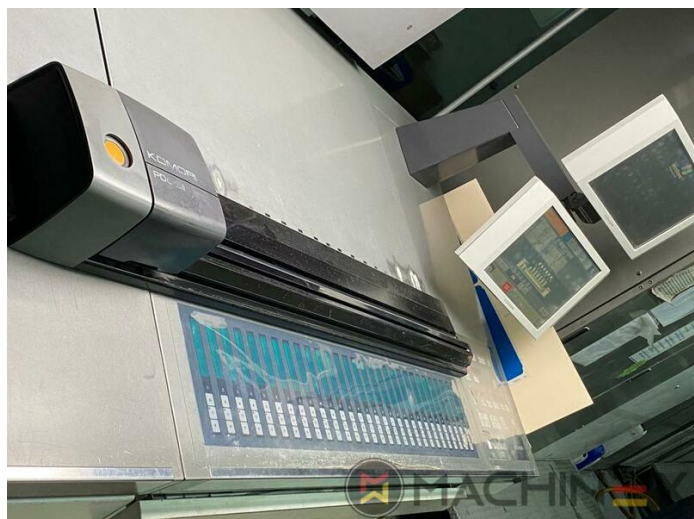

- Komori Extended delivery
- Technotrans Beta refrigeration

SPAIN | GERMANY | USA | ITALY | TURKEY | CHINA | BRAZIL | MEXICO | PERU

+34 682 639 187

info@machinex.com