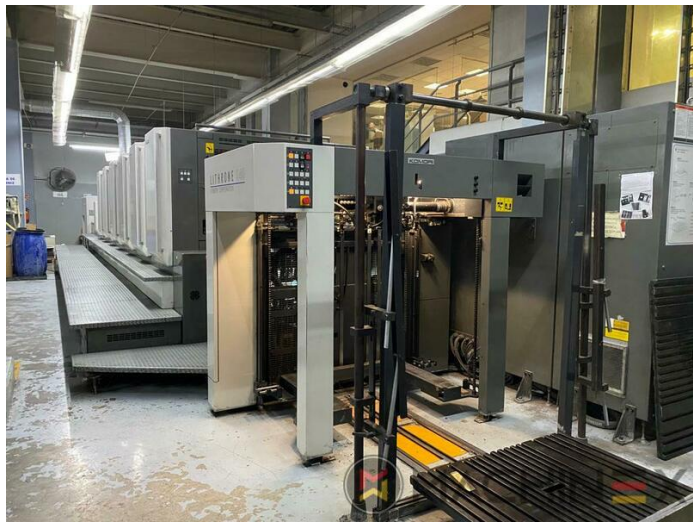

2008 | KOMORI LS 640 C

+ USED PRINTING MACHINES 2008 6 COLOR + COATER

YAZICI AÇIKLAMASI

EKIPMAN

- Intercommunication system between infeed and delivery
- High Pile delivery
- Electromechanical double sheet control
- Komorimatic dampening system
- PQC-S - Print Quality Control
- Straight machine printing
- APC fully automatic plate change
- Komori PCC for CIP 3 connection
- Chambered doctor blades
- Infrared + Hot air dryer
- Komori PCC software for CIP3 connection and transmission to the control center
- Komori AMR fully automatic „ One Touch "job change system
- Interphone in feeder and delivery
- Automatic Impression cylinder Cleaners (AICC)
- Automatic blanket Washers (ABW)

- Komori Extended delivery
- Technotrans Beta refrigeration

SPAIN | GERMANY | USA | ITALY | TURKEY | CHINA | BRAZIL | MEXICO | PERU

+34 682 639 187

info@machinex.com

SPAIN | GERMANY | USA | ITALY | TURKEY | CHINA | BRAZIL | MEXICO | PERU