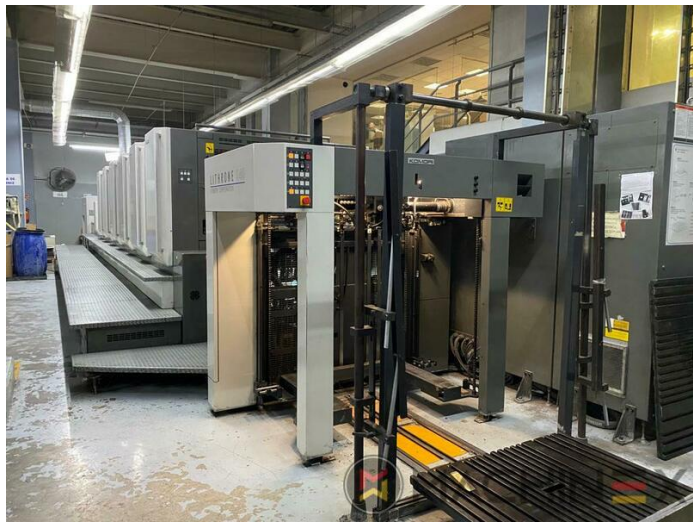

SPAIN | GERMANY | USA | ITALY | TURKEY | CHINA | BRAZIL | MEXICO | PERU

+34 682 639 187

info@machinex.com