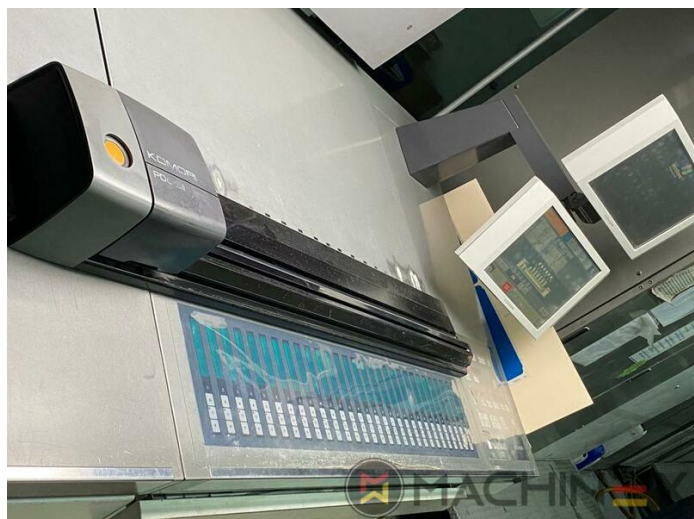

2008 | KOMORI LS 640 C

+ USED PRINTING MACHINES 2008 6 COLOR + COATER

- Intercommunication system between infeed and delivery
- High Pile delivery
- Electromechanical double sheet control
- Komorimatic dampening system
- PQC-S - Print Quality Control
- Straight machine printing
- APC fully automatic plate change
- Komori PCC for CIP 3 connection
- Chambered doctor blades
- Infrared + Hot air dryer
- Komori PCC software for CIP3 connection and transmission to the control center
- Komori AMR fully automatic „ One Touch "job change system
- Interphone in feeder and delivery
- Automatic Impression cylinder Cleaners (AICC)
- Automatic blanket Washers (ABW)

- Sheet Counter : 80 Mio.
- Max. format : 720 x 1030 mm
- Print output : 16.000 Sheets / h

SPAIN | GERMANY | USA | ITALY | TURKEY | CHINA | BRAZIL | MEXICO | PERU

+34 682 639 187

info@machinex.com

- Komori Extended delivery
- Technotrans Beta refrigeration