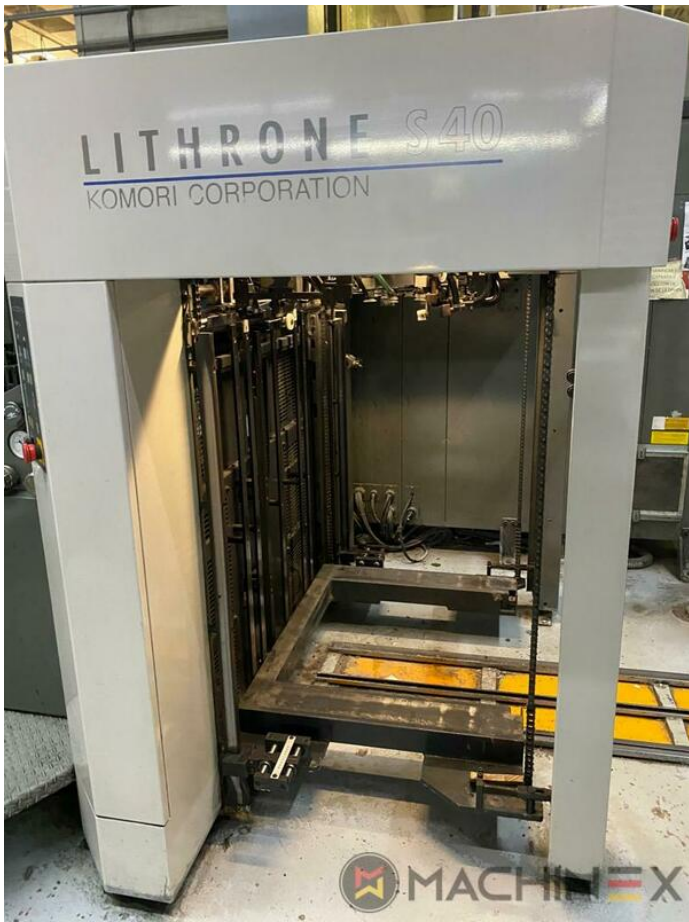

SPAIN | GERMANY | USA | ITALY | TURKEY | CHINA | BRAZIL | MEXICO | PERU

+34 682 639 187

info@machinex.com