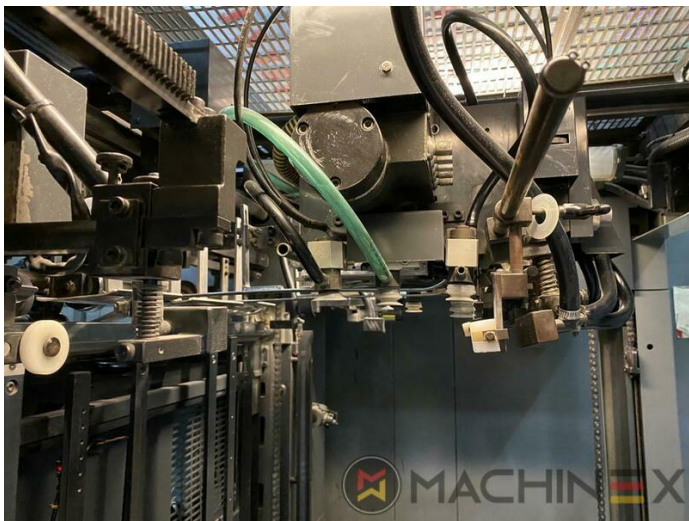

SPAIN | GERMANY | USA | ITALY | TURKEY | CHINA | BRAZIL | MEXICO | PERU

+34 682 639 187

info@machinex.com

MACHINEX