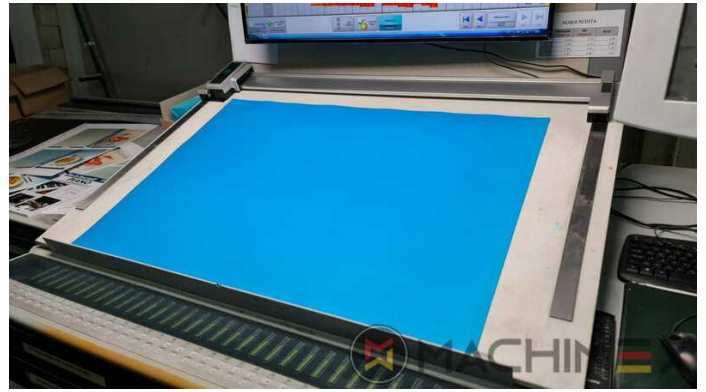

- Complete with manuals and tools

SPAIN | GERMANY | USA | ITALY | TURKEY | CHINA | BRAZIL | MEXICO | PERU

+34 682 639 187

info@machinex.com