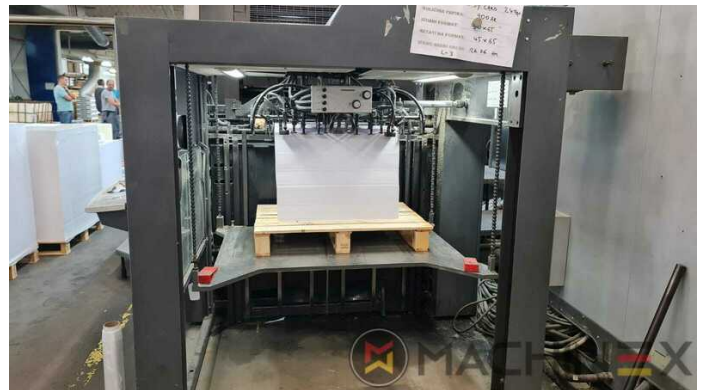

SPAIN | GERMANY | USA | ITALY | TURKEY | CHINA | BRAZIL | MEXICO | PERU

+34 682 639 187

info@machinex.com

MACHINEX