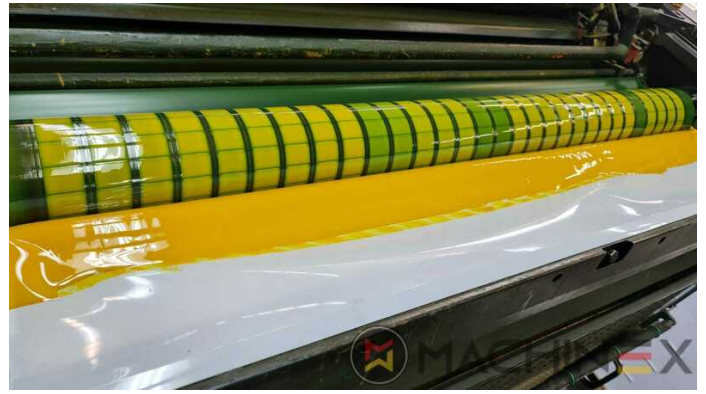

SPAIN | GERMANY | USA | ITALY | TURKEY | CHINA | BRAZIL | MEXICO | PERU

+34 682 639 187

info@machinex.com

MACHINEX