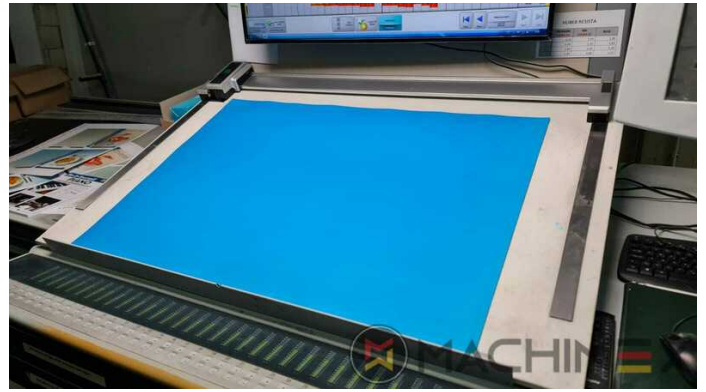

- Complete with manuals and tools

SPAIN | GERMANY | USA | ITALY | TURKEY | CHINA | BRAZIL | MEXICO | PERU

+34 682 639 187

info@machinex.com

MACHINEX