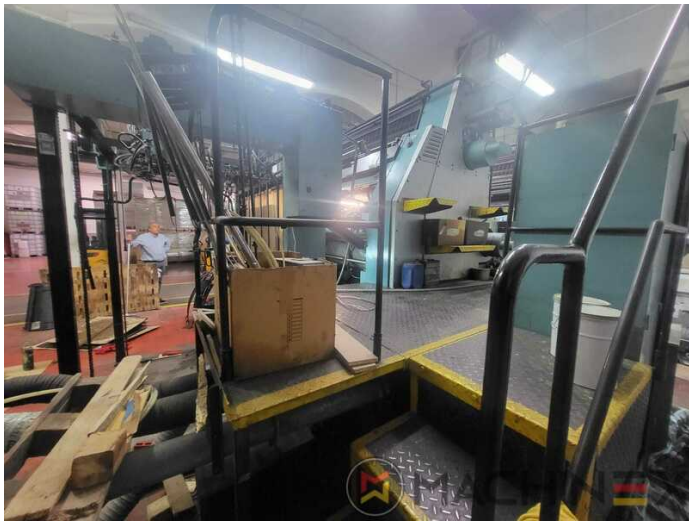

SPAIN | GERMANY | USA | ITALY | TURKEY | CHINA | BRAZIL | MEXICO | PERU

+34 682 639 187

info@machinex.com