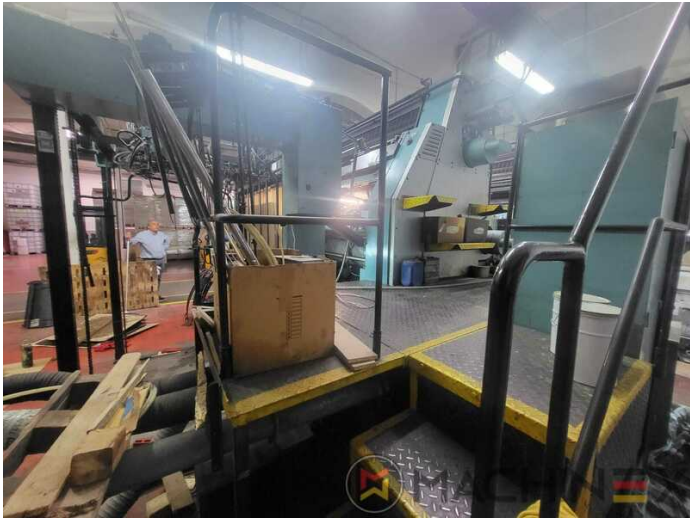

SPAIN | GERMANY | USA | ITALY | TURKEY | CHINA | BRAZIL | MEXICO | PERU

+34 682 639 187

info@machinex.com