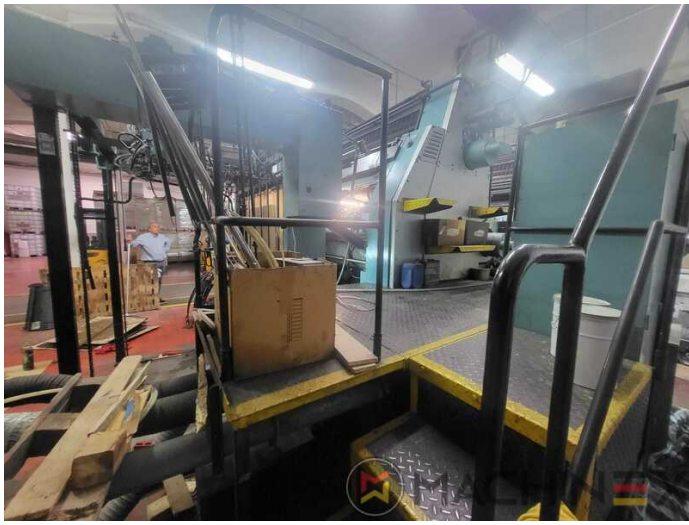

SPAIN | GERMANY | USA | ITALY | TURKEY | CHINA | BRAZIL | MEXICO | PERU

+34 682 639 187

info@machinex.com