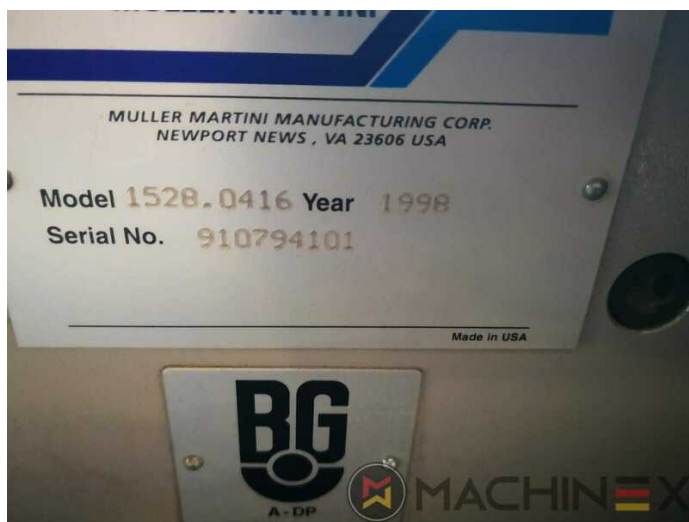

SPAIN | GERMANY | USA | ITALY | TURKEY | CHINA | BRAZIL | MEXICO | PERU

+34 682 639 187

info@machinex.com