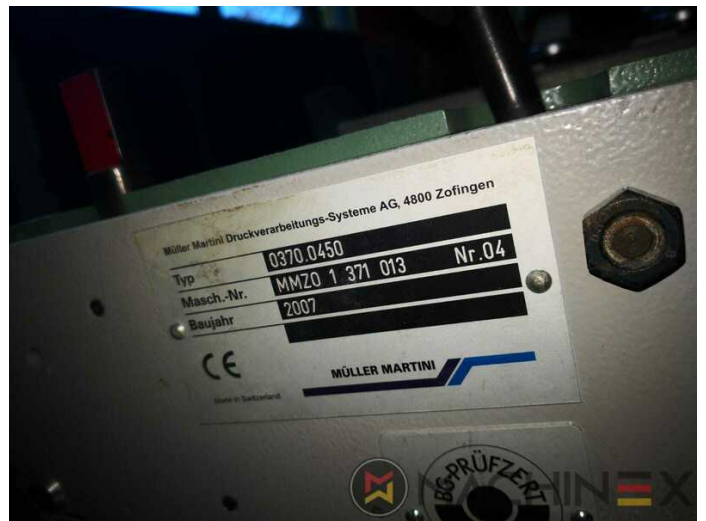

SPAIN | GERMANY | USA | ITALY | TURKEY | CHINA | BRAZIL | MEXICO | PERU

+34 682 639 187

info@machinex.com