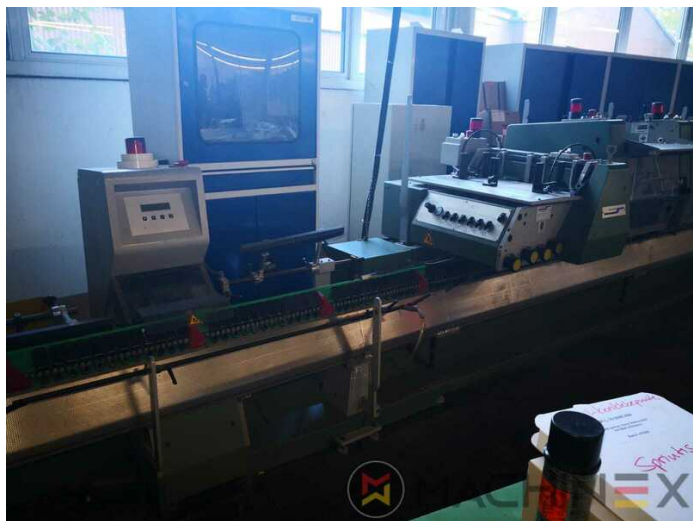

SPAIN | GERMANY | USA | ITALY | TURKEY | CHINA | BRAZIL | MEXICO | PERU

+34 682 639 187

info@machinex.com