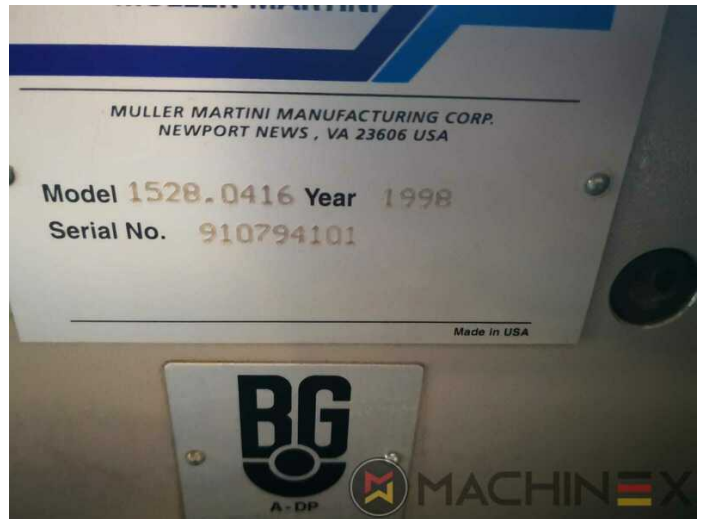

SPAIN | GERMANY | USA | ITALY | TURKEY | CHINA | BRAZIL | MEXICO | PERU

+34 682 639 187

info@machinex.com