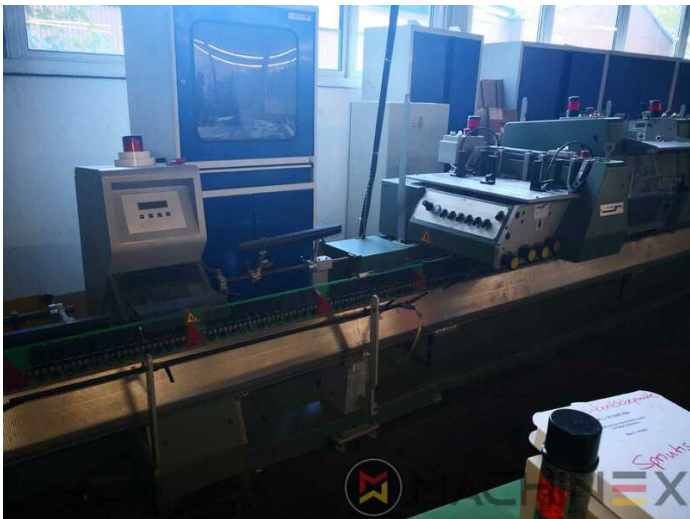

SPAIN | GERMANY | USA | ITALY | TURKEY | CHINA | BRAZIL | MEXICO | PERU

+34 682 639 187

info@machinex.com