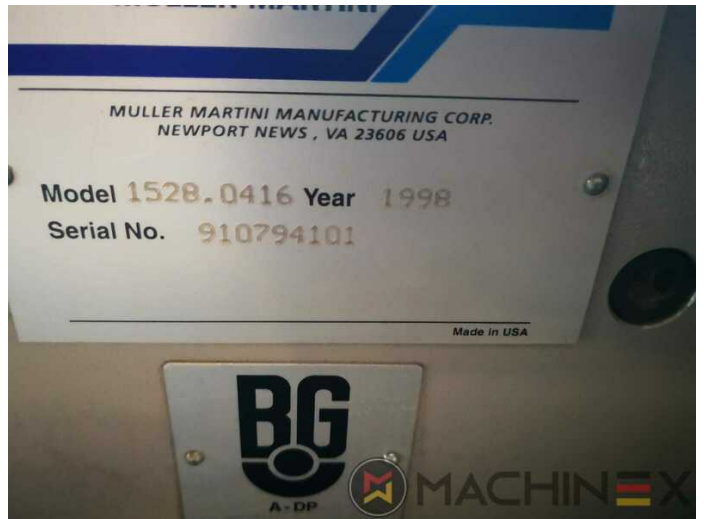

SPAIN | GERMANY | USA | ITALY | TURKEY | CHINA | BRAZIL | MEXICO | PERU

+34 682 639 187

info@machinex.com