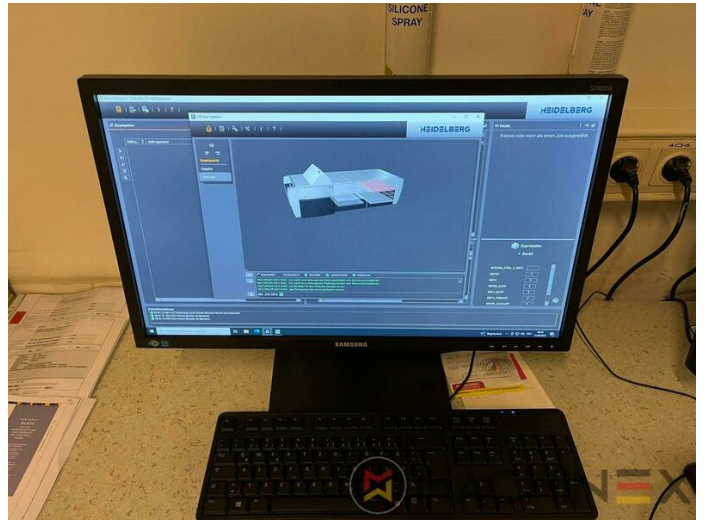

Autoloader	
Summe der Einschaltzeit	57763.69 Stunden

SPAIN | GERMANY | USA | ITALY | TURKEY | CHINA | BRAZIL | MEXICO | PERU

+34 682 639 187

info@machinex.com

SPAIN | GERMANY | USA | ITALY | TURKEY | CHINA | BRAZIL | MEXICO | PERU