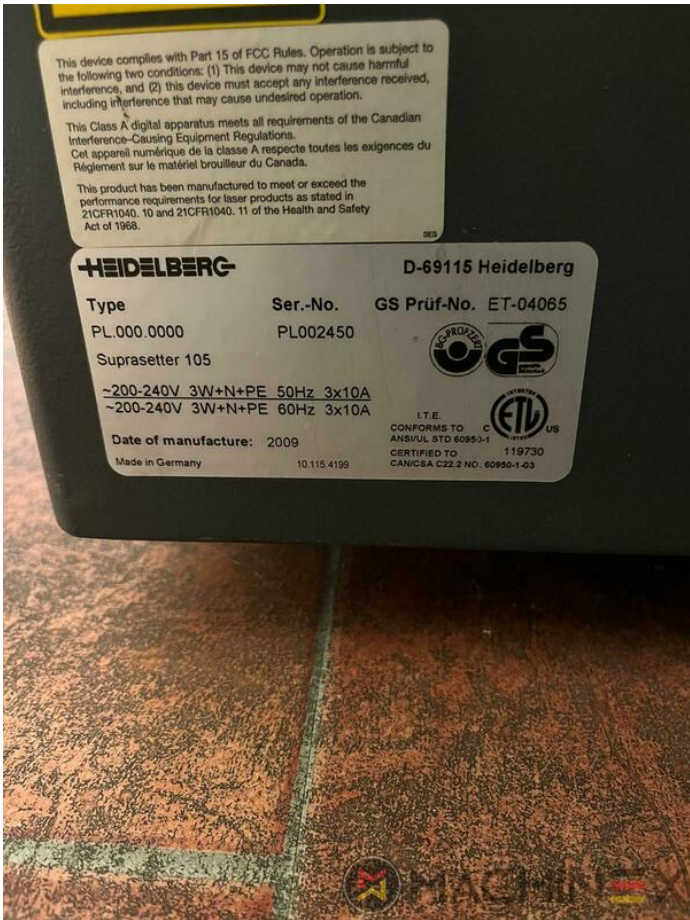

SPAIN | GERMANY | USA | ITALY | TURKEY | CHINA | BRAZIL | MEXICO | PERU

+34 682 639 187

info@machinex.com