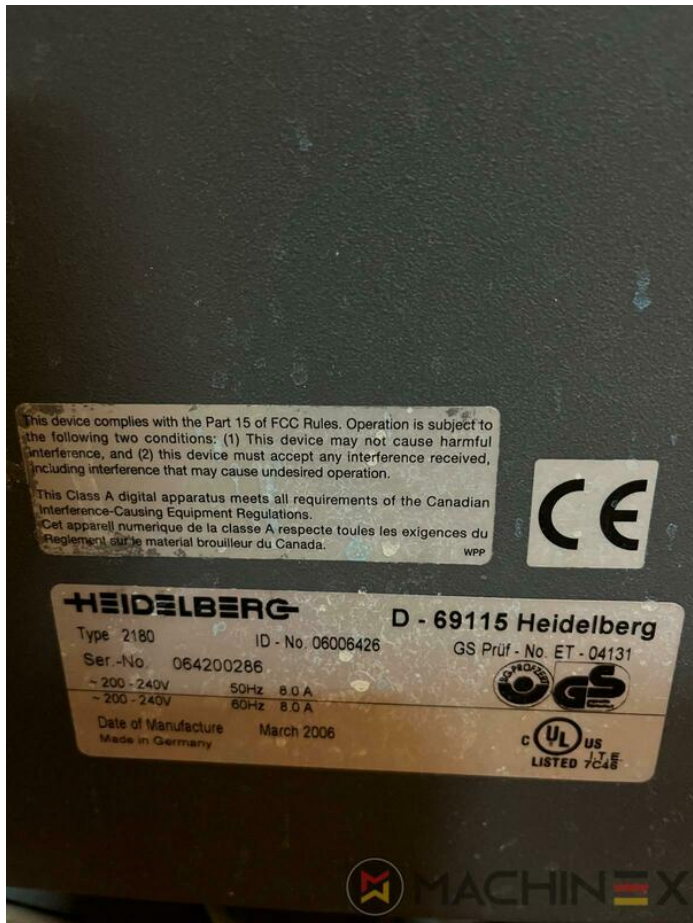

SPAIN | GERMANY | USA | ITALY | TURKEY | CHINA | BRAZIL | MEXICO | PERU

+34 682 639 187

info@machinex.com