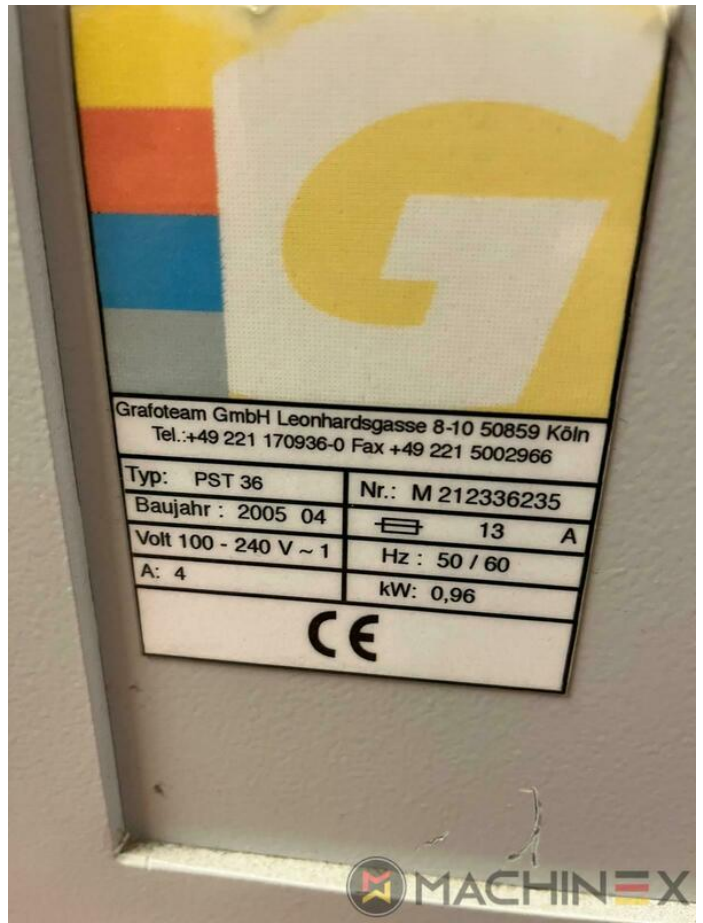

SPAIN | GERMANY | USA | ITALY | TURKEY | CHINA | BRAZIL | MEXICO | PERU

+34 682 639 187

info@machinex.com