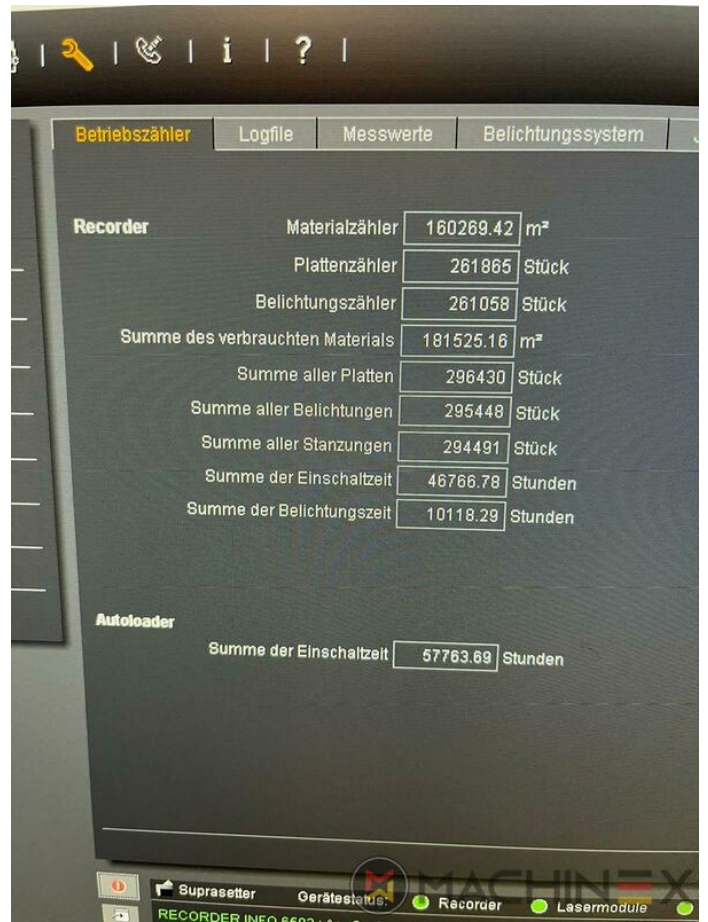

2009 | HEIDELBERG SUPRASETTER 105

+ USED PREPRESS EQUIPMENT 年: 2009 USED CTP COMPUTER TO PLATE

打印机说明

With Rip, PST 36 Grafoteam, Serial Number PL002450,
Screened Plates 261865 pcs, Sum all Plates 296430

技术 详细信息

SPAIN | GERMANY | USA | ITALY | TURKEY | CHINA | BRAZIL | MEXICO | PERU

+34 682 639 187

info@machinex.com

SPAIN | GERMANY | USA | ITALY | TURKEY | CHINA | BRAZIL | MEXICO | PERU

+34 682 639 187

info@machinex.com