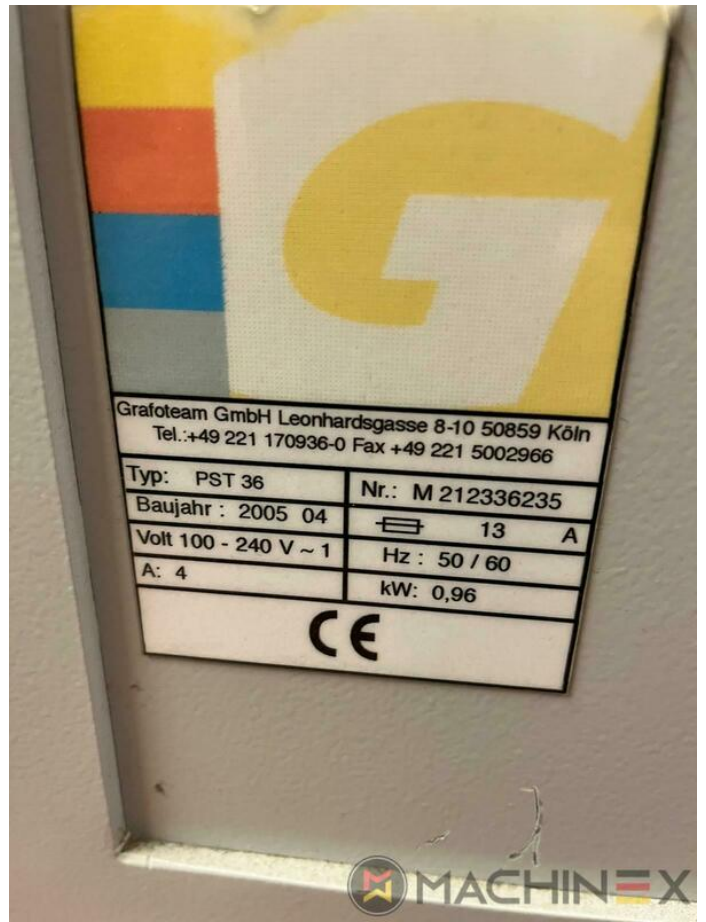

SPAIN | GERMANY | USA | ITALY | TURKEY | CHINA | BRAZIL | MEXICO | PERU

+34 682 639 187

info@machinex.com