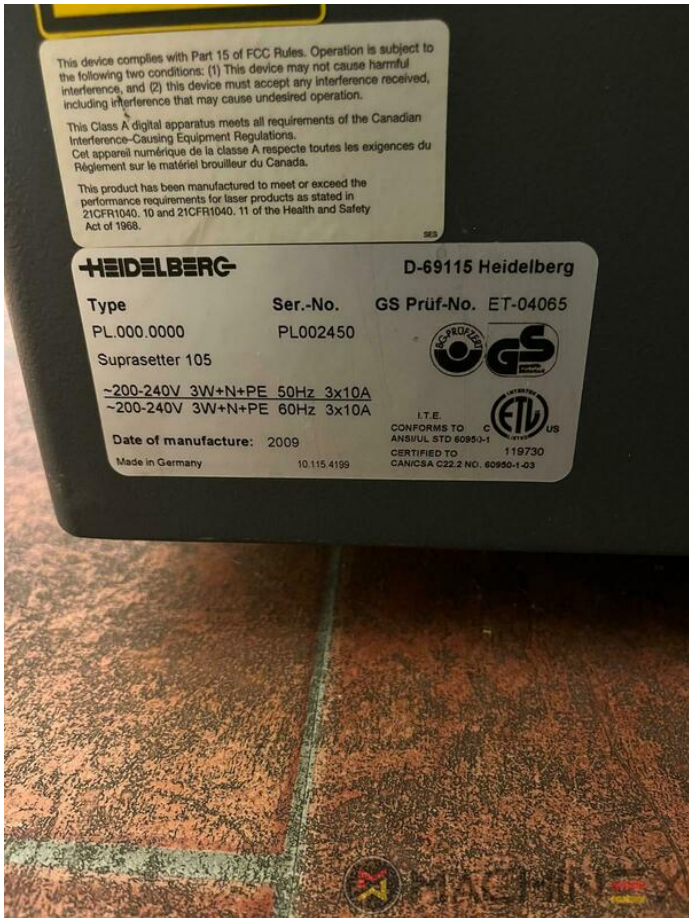

SPAIN | GERMANY | USA | ITALY | TURKEY | CHINA | BRAZIL | MEXICO | PERU

+34 682 639 187

info@machinex.com