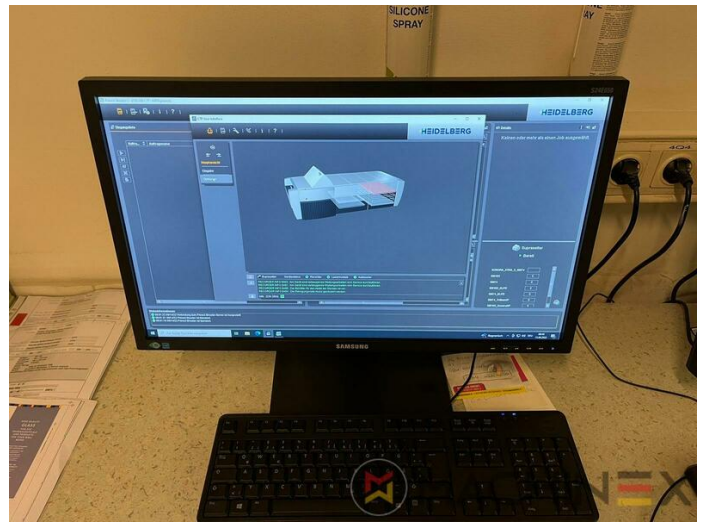

SPAIN | GERMANY | USA | ITALY | TURKEY | CHINA | BRAZIL | MEXICO | PERU

+34 682 639 187

info@machinex.com