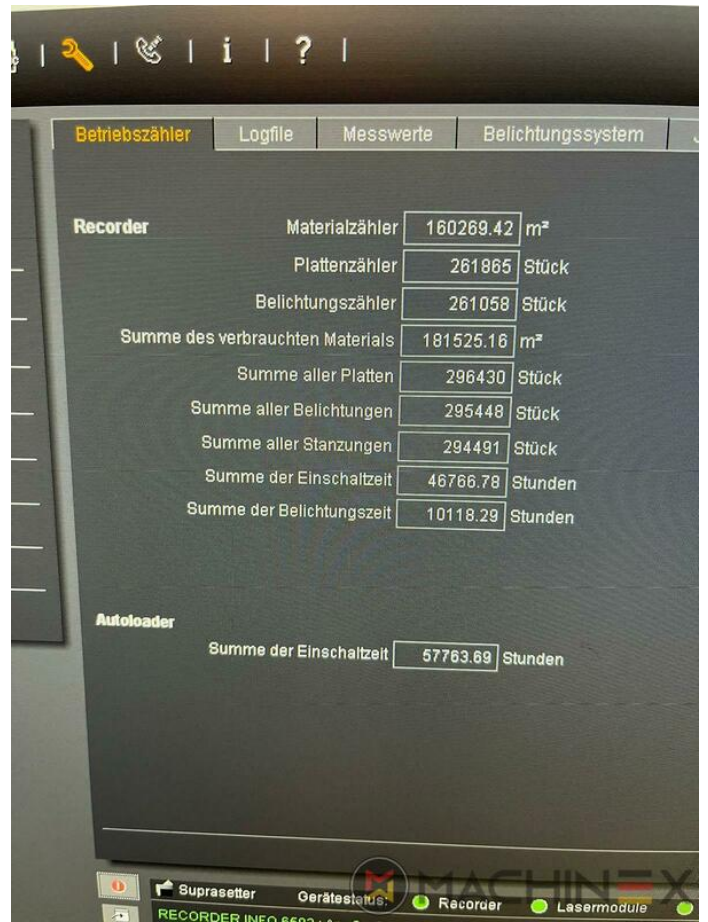

SPAIN | GERMANY | USA | ITALY | TURKEY | CHINA | BRAZIL | MEXICO | PERU

+34 682 639 187

info@machinex.com