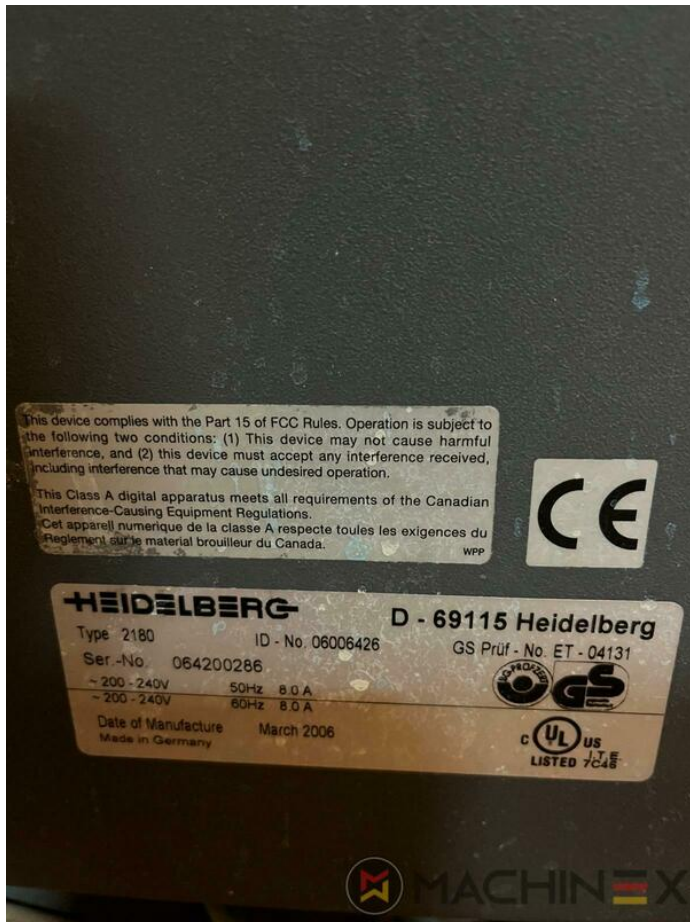

SPAIN | GERMANY | USA | ITALY | TURKEY | CHINA | BRAZIL | MEXICO | PERU

+34 682 639 187

info@machinex.com