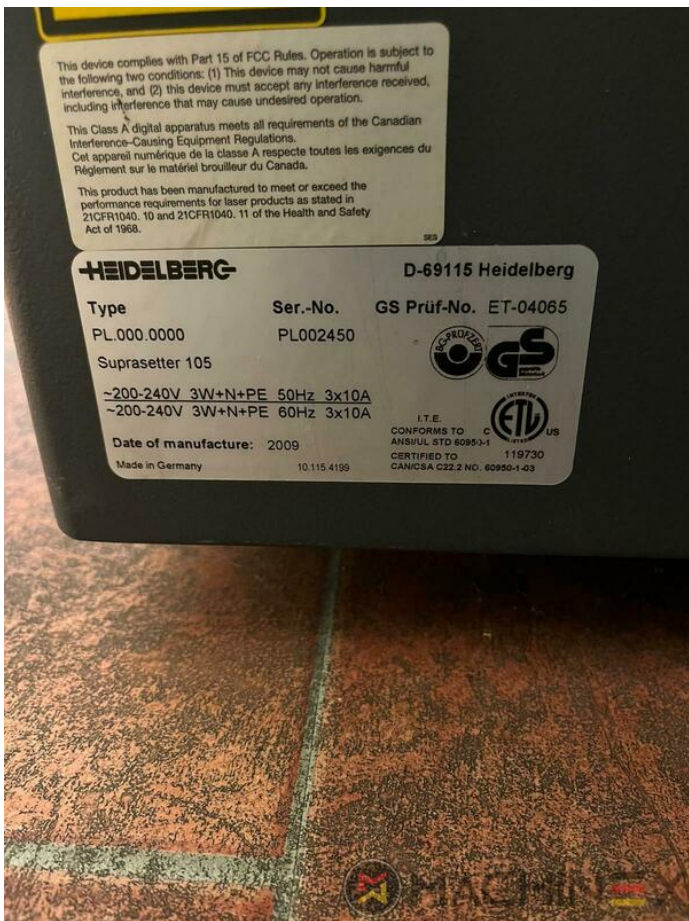

SPAIN | GERMANY | USA | ITALY | TURKEY | CHINA | BRAZIL | MEXICO | PERU

+34 682 639 187

info@machinex.com