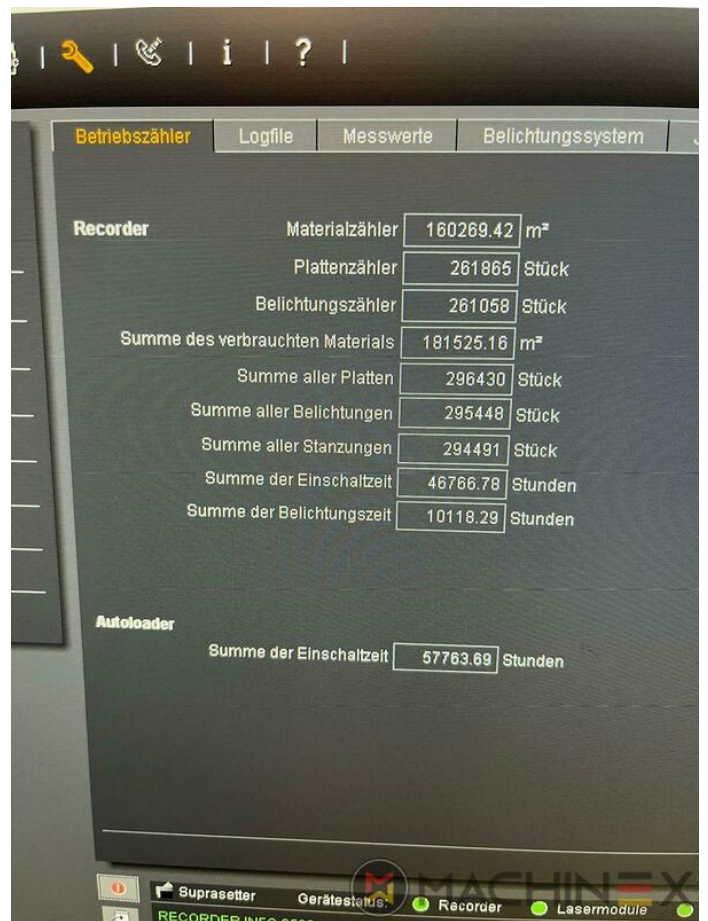

SPAIN | GERMANY | USA | ITALY | TURKEY | CHINA | BRAZIL | MEXICO | PERU

+34 682 639 187

info@machinex.com