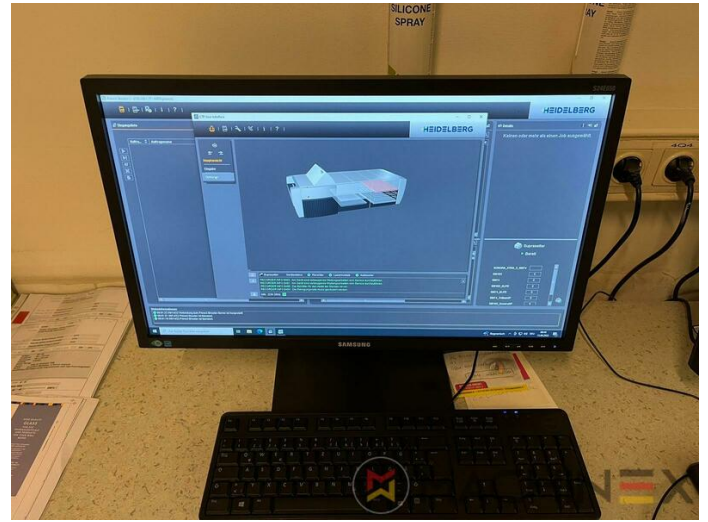

SPAIN | GERMANY | USA | ITALY | TURKEY | CHINA | BRAZIL | MEXICO | PERU

+34 682 639 187

info@machinex.com