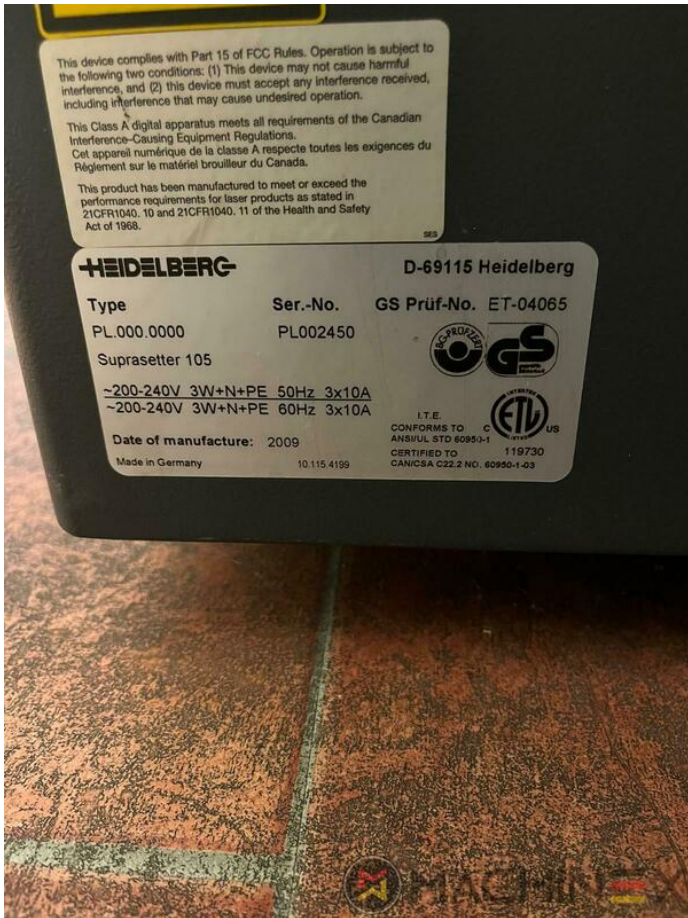

SPAIN | GERMANY | USA | ITALY | TURKEY | CHINA | BRAZIL | MEXICO | PERU

+34 682 639 187

info@machinex.com