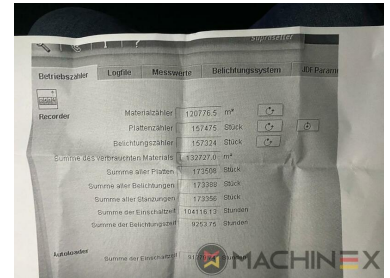

# 2011 | HEIDELBERG SUPRASETTER 105

+ DRUCKVORSTUFE    ◻ JAHR: 2011    📄 CTP COMPUTER TO PLATE

# TECHNISCHE DETAILS

- Betriebsstunden : 9,250 H

SPAIN | GERMANY | USA | ITALY | TURKEY | CHINA | BRAZIL | MEXICO | PERU

☎ +34 682 639 187

✉ info@machinex.com

SPAIN | GERMANY | USA | ITALY | TURKEY | CHINA | BRAZIL | MEXICO | PERU