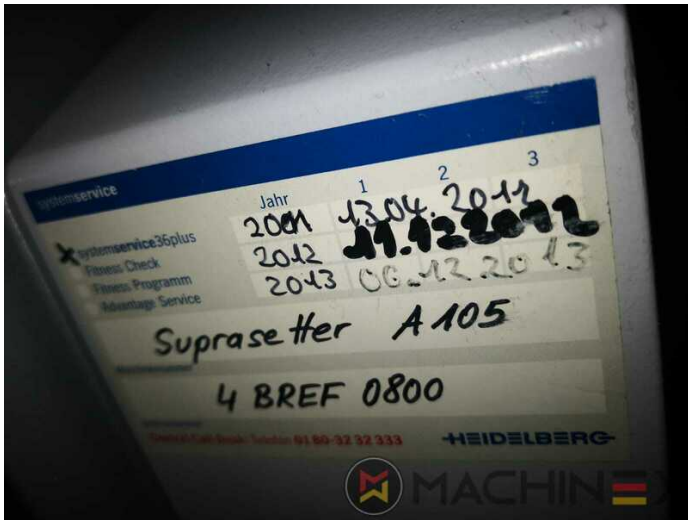

# TECHNISCHE DETAILS

- Betriebsstunden : 9,250 H

SPAIN | GERMANY | USA | ITALY | TURKEY | CHINA | BRAZIL | MEXICO | PERU

☎ +34 682 639 187

✉ info@machinex.com

SPAIN | GERMANY | USA | ITALY | TURKEY | CHINA | BRAZIL | MEXICO | PERU