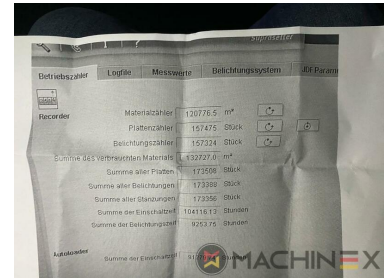

2011 | HEIDELBERG SUPRASETTER 105

 USED PREPRESS EQUIPMENT  YEAR: 2011  USED CTP COMPUTER TO PLATE

PRINTER DESCRIPTION

Single Cassette loader Glunz & Jensen Quartz III 85 Year 2014
Stacker

TECHNICAL DETAILS

- Working Hours : 9,250 H

SPAIN | GERMANY | USA | ITALY | TURKEY | CHINA | BRAZIL | MEXICO | PERU

 +34 682 639 187

 info@machinex.com

SPAIN | GERMANY | USA | ITALY | TURKEY | CHINA | BRAZIL | MEXICO | PERU