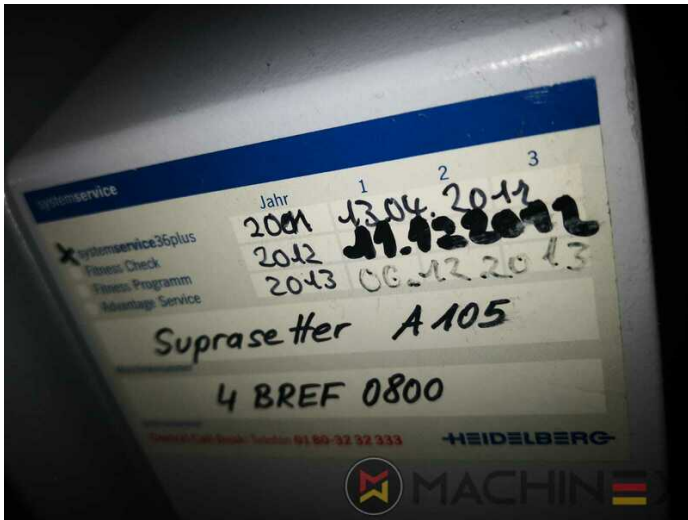

2011 | HEIDELBERG SUPRASETTER 105

 USED PREPRESS EQUIPMENT  YEAR: 2011  USED CTP COMPUTER TO PLATE

PRINTER DESCRIPTION

Single Cassette loader Glunz & Jensen Quartz III 85 Year 2014
Stacker

TECHNICAL DETAILS

- Working Hours : 9,250 H

SPAIN | GERMANY | USA | ITALY | TURKEY | CHINA | BRAZIL | MEXICO | PERU

 +34 682 639 187

 info@machinex.com

SPAIN | GERMANY | USA | ITALY | TURKEY | CHINA | BRAZIL | MEXICO | PERU