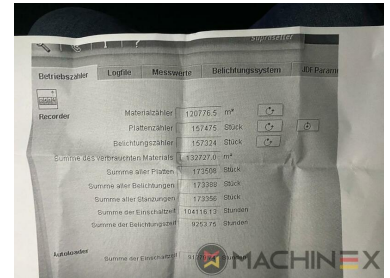

# 2011 | HEIDELBERG SUPRASETTER 105

USED PREPRESS EQUIPMENT   : 2011   USED CTP COMPUTER TO PLATE

Single Cassette loader Glunz & Jensen Quartz III 85 Year 2014 Stacker

- Working Hours : 9,250 H

SPAIN | GERMANY | USA | ITALY | TURKEY | CHINA | BRAZIL | MEXICO | PERU