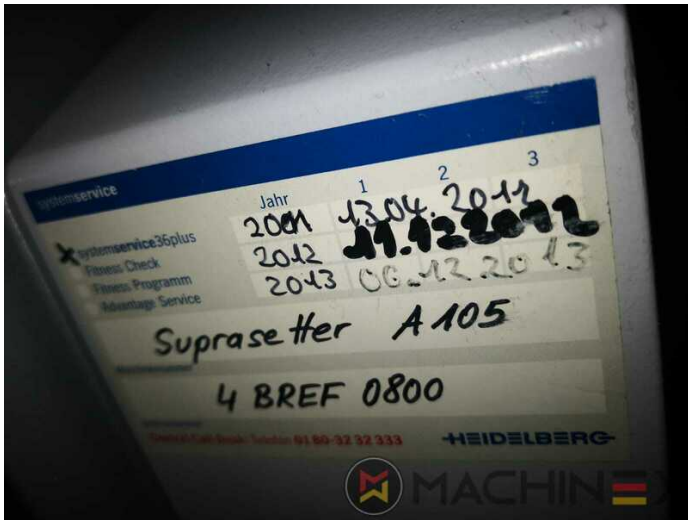

SPAIN | GERMANY | USA | ITALY | TURKEY | CHINA | BRAZIL | MEXICO | PERU

+34 682 639 187

info@machinex.com