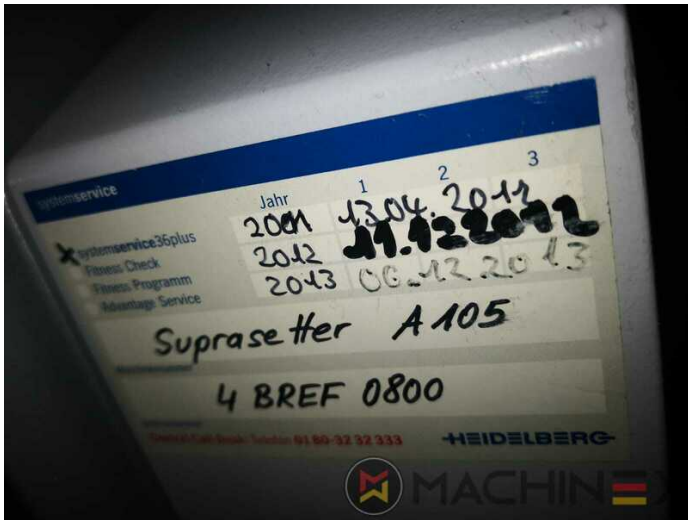

# DÉTAILS TECHNIQUES

- Working Hours : 9,250 H

SPAIN | GERMANY | USA | ITALY | TURKEY | CHINA | BRAZIL | MEXICO | PERU

 +34 682 639 187

 [info@machinex.com](mailto:info@machinex.com)

SPAIN | GERMANY | USA | ITALY | TURKEY | CHINA | BRAZIL | MEXICO | PERU