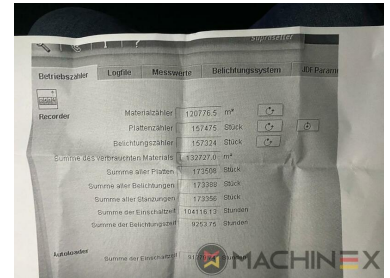

# 2011 | HEIDELBERG SUPRASETTER 105

 USED PREPRESS EQUIPMENT    AN: 2011    USED CTP COMPUTER TO PLATE

# DÉTAILS TECHNIQUES

- Working Hours : 9,250 H

SPAIN | GERMANY | USA | ITALY | TURKEY | CHINA | BRAZIL | MEXICO | PERU

 +34 682 639 187

 [info@machinex.com](mailto:info@machinex.com)

SPAIN | GERMANY | USA | ITALY | TURKEY | CHINA | BRAZIL | MEXICO | PERU