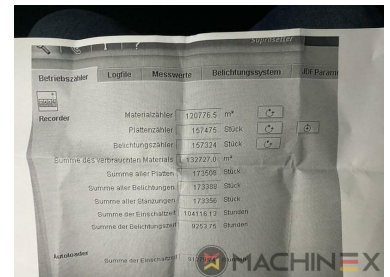

2011 | HEIDELBERG SUPRASETTER 105

 PRESTAMPA  ANNO: 2011  CTP COMPUTER TO PLATE

DESCRIZIONE DELLA STAMPANTE

Single Cassette loader Glunz & Jensen Quartz III 85 Year 2014
Stacker

DETTAGLI TECNICI

- Orari di lavoro : 9,250 H

SPAIN | GERMANY | USA | ITALY | TURKEY | CHINA | BRAZIL | MEXICO | PERU

 +34 682 639 187

 info@machinex.com

SPAIN | GERMANY | USA | ITALY | TURKEY | CHINA | BRAZIL | MEXICO | PERU

+34 682 639 187

info@machinex.com