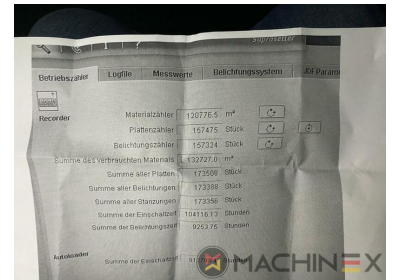

2011 | HEIDELBERG SUPRASETTER 105

USED PREPRESS EQUIPMENT : 2011 USED CTP COMPUTER TO PLATE

Single Cassette loader Glunz & Jensen Quartz III 85 Year 2014
Stacker

• Working Hours : 9,250 H

SPAIN | GERMANY | USA | ITALY | TURKEY | CHINA | BRAZIL | MEXICO | PERU