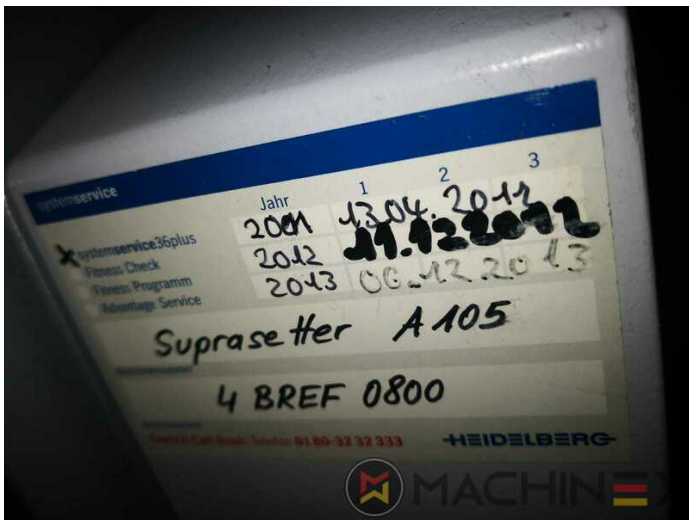

SPAIN | GERMANY | USA | ITALY | TURKEY | CHINA | BRAZIL | MEXICO | PERU

+34 682 639 187

info@machinex.com