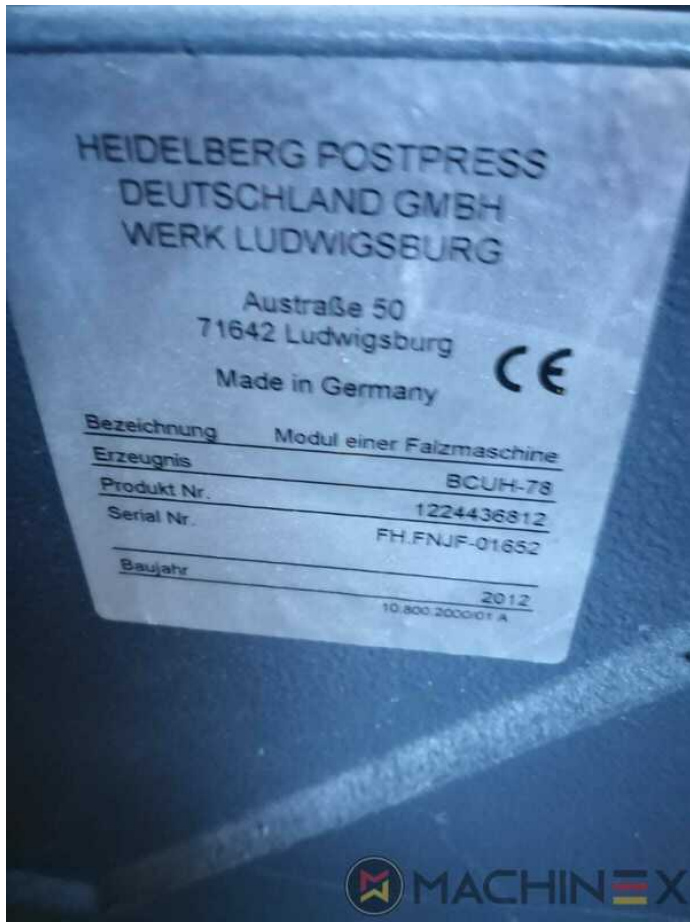

SPAIN | GERMANY | USA | ITALY | TURKEY | CHINA | BRAZIL | MEXICO | PERU

+34 682 639 187

info@machinex.com