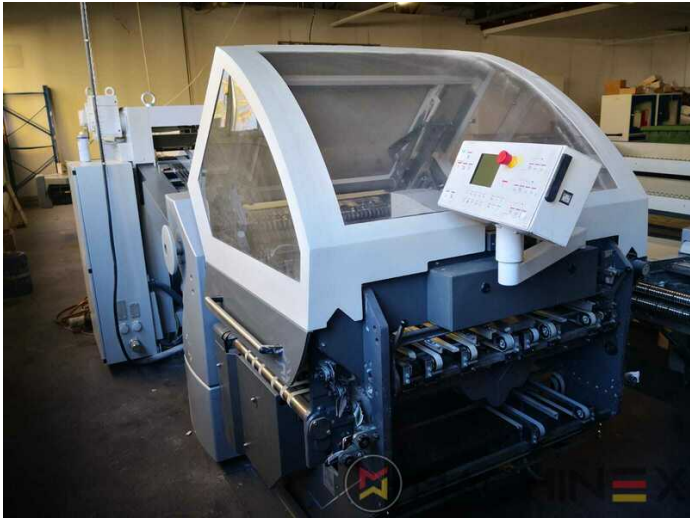

SPAIN | GERMANY | USA | ITALY | TURKEY | CHINA | BRAZIL | MEXICO | PERU

+34 682 639 187

info@machinex.com