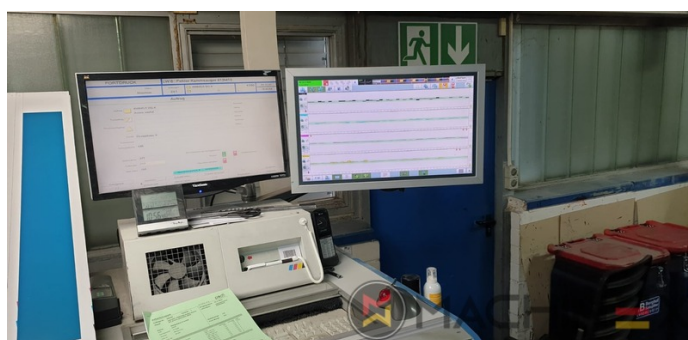

2005 | KBA RAPIDA RA 142 5 L CX

+ USED PRINTING MACHINES ⌚ GODINA: 2005 📄 5 COLOR + COATER

PRINTER DESCRIPTION

First Installed in Year 2006

OPREMA

- Chromed impression cylinders
- VARIDAMP alcohol dampening
- Saphira Blanket Pro 100
- CX equipment (additional equipment for cardboard until 1.2 mm)
- Intercommunication system between infeed and delivery
- Weko AP 262 Powder
- Automatic inking roller washing device
- PWHA semi automatic plate change
- KBA Vari Dry
- Venturi sheet guiding system
- ALV 2 Double extension delivery
- Technotrans Beta C High Tech Combi cooling device
- KBA Non Stop feeder manual
- Automatic feeder height adjustment
- Becker compressor
- Sheet Trave Automatic setting of the substrate thickness
- CIPLink Ink profile presetting via CIP3 data
- ITC Ink temperature Control

TEHNIČKI POJEDINOSTI

- Sheet Counter : 88 Mio.
- Print output : 15.000 Sheets / h
- Max. format : 1,020 x 1,420 mm
- Min. format :: 600 x 720 mm

SPAIN | GERMANY | USA | ITALY | TURKEY | CHINA | BRAZIL | MEXICO | PERU

☎ +34 682 639 187

✉ info@machinex.com

- Lithec Lithoflash for inline color control
- Coating unit with chambered doctor blade and anilox
- 2 pcs. electromechanical double sheet control (for microwave / heavy cardboard)
- Harris and Bruno Aqueous Lithocoat Circulator