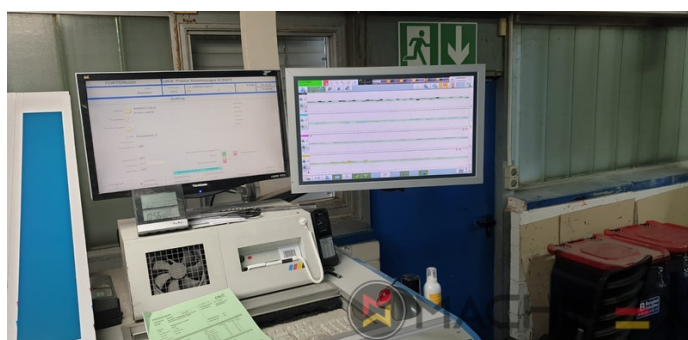

## ادوات

- Chromed impression cylinders
- VARIDAMP alcohol dampening
- Saphira Blanket Pro 100
- CX equipment (additional equipment for cardboard until 1.2 mm)
- Intercommunication system between infeed and delivery
- Weko AP 262 Powder
- Automatic inking roller washing device
- PWHA semi automatic plate change
- KBA Vari Dry
- Venturi sheet guiding system
- ALV 2 Double extension delivery
- Technotrans Beta C High Tech Combi cooling device
- KBA Non Stop feeder manual
- Automatic feeder height adjustment
- Becker compressor
- Sheet Trave Automatic setting of the substrate thickness
- CIPLink Ink profile presetting via CIP3 data
- ITC Ink temperature Control

+34 682 639 187

info@machinex.com

- Lithec Lithoflash for inline color control
- Coating unit with chambered doctor blade and anilox
- 2 pcs. electromechanical double sheet control (for microwave / heavy cardboard)
- Harris and Bruno Aqueous Lithocoat Circulator