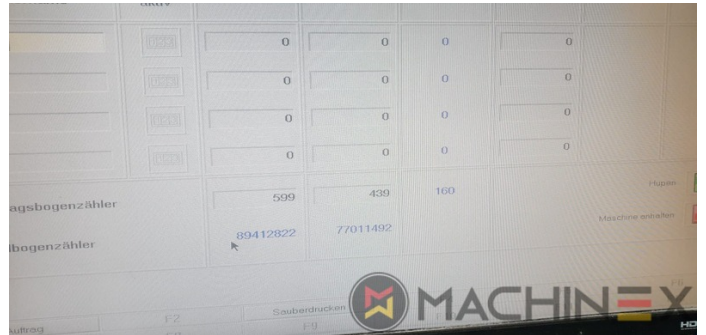

SPAIN | GERMANY | USA | ITALY | TURKEY | CHINA | BRAZIL | MEXICO | PERU

+34 682 639 187

info@machinex.com