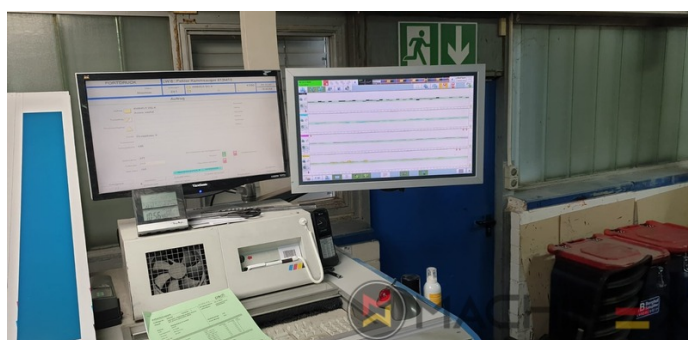

## EQUIPMENT

- Chromed impression cylinders
- VARIDAMP alcohol dampening
- Saphira Blanket Pro 100
- CX equipment (additional equipment for cardboard until 1.2 mm)
- Intercommunication system between infeed and delivery
- Weko AP 262 Powder
- Automatic inking roller washing device
- PWHA semi automatic plate change
- KBA Vari Dry
- Venturi sheet guiding system
- ALV 2 Double extension delivery
- Technotrans Beta C High Tech Combi cooling device
- KBA Non Stop feeder manual
- Automatic feeder height adjustment
- Becker compressor
- Sheet Trave Automatic setting of the substrate thickness
- CIPLink Ink profile presetting via CIP3 data
- ITC Ink temperature Control

+34 682 639 187

info@machinex.com

- Lithec Lithoflash for inline color control
- Coating unit with chambered doctor blade and anilox
- 2 pcs. electromechanical double sheet control (for microwave / heavy cardboard)
- Harris and Bruno Aqueous Lithocoat Circulator