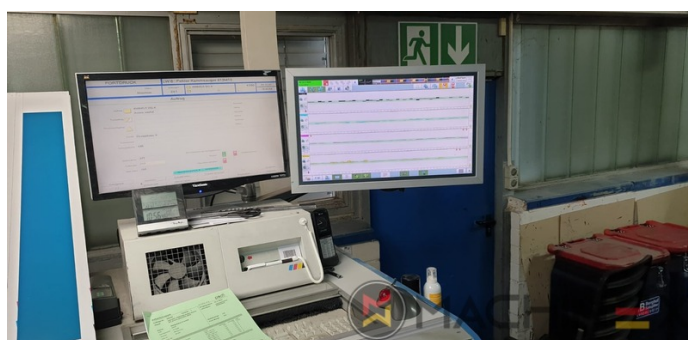

2005 | KBA RAPIDA RA 142 5 L CX

+ USED PRINTING MACHINES Ⓞ AN: 2005 📄 5 + VERNIS

DESCRIPTION DE L'IMPRIMANTE

First Installed in Year 2006

ÉQUIPEMENT

- Chromed impression cylinders
- VARIDAMP alcohol dampening
- Saphira Blanket Pro 100
- Equipement CX (équipement supplémentaire pour le carton jusqu'à 1,2 mm)
- Intercommunication system between infeed and delivery
- Weko AP 262 Powder
- Dispositif de lavage automatique des rouleaux encres
- PWHA Changement de plaques semi-automatique
- KBA Vari Dry
- Venturi sheet guiding system
- ALV 2 Double extension delivery
- Technotrans Beta C High Tech Combi cooling device
- KBA Non Stop feeder manual
- Automatic feeder height adjustment
- Becker compressor
- Sheet Trave Automatic setting of the substrate thickness
- CIPLink Ink profile presetting via CIP3 data
- ITC Contrôle de la température des encres

DÉTAILS TECHNIQUES

- Sheet Counter : 88 Mio.
- Print output : 15.000 Sheets / h
- Max. format : 1,020 x 1,420 mm
- Min. format :: 600 x 720 mm

SPAIN | GERMANY | USA | ITALY | TURKEY | CHINA | BRAZIL | MEXICO | PERU

☎ +34 682 639 187

✉ info@machinex.com

- Lithec Lithoflash for inline color control
- Coating unit with chambered doctor blade and anilox
- 2 pcs. electromechanical double sheet control (for microwave / heavy cardboard)
- Harris and Bruno Aqueous Lithocoat Circulator