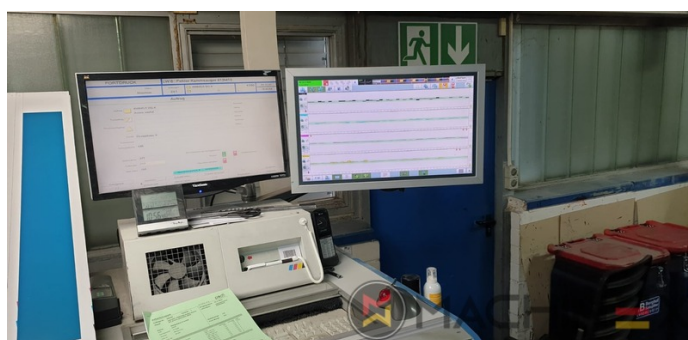

## ציוד

- Chromed impression cylinders
- VARIDAMP alcohol dampening
- Saphira Blanket Pro 100
- CX equipment (additional equipment for cardboard until 1.2 mm)
- Intercommunication system between infeed and delivery
- Weko AP 262 Powder
- Automatic inking roller washing device
- PWHA semi automatic plate change
- KBA Vari Dry
- Venturi sheet guiding system
- ALV 2 Double extension delivery
- Technotrans Beta C High Tech Combi cooling device
- KBA Non Stop feeder manual
- Automatic feeder height adjustment
- Becker compressor
- Sheet Trave Automatic setting of the substrate thickness
- CIPLink Ink profile presetting via CIP3 data
- ITC Ink temperature Control

+34 682 639 187

info@machinex.com

- Lithec Lithoflash for inline color control
- Coating unit with chambered doctor blade and anilox
- 2 pcs. electromechanical double sheet control (for microwave / heavy cardboard)
- Harris and Bruno Aqueous Lithocoat Circulator